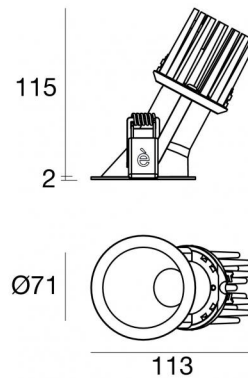

Downlights | x powerLED 0 W DC 800 mA | CRI 92
90851W60

64

Technical data	
Type	Encasement with flange
Installation position	Ceiling
Installation environment	Indoor
Light Source	LED
Circuit structure	powerLED
Optics	Medium Flood
Light emission direction	downward
Nominal power	0 W DC
Input voltage range	800mA
CCT / Tone	3000 K
Colour rendering index	92 Ra
C.C. / C.V.	CC
Safety class	3
IP	IP44
Optical compartment IP	IP65
Glow wire test	850°
Direct mounting on normally flammable surfaces	Yes
CE	Yes
Driver included	No
Dimmable article	DALI - 1-10V
Directional	No
Tilting	No
Walk-over	No
Drive-over	No
Cable included	No
Resin potting	No
Type of light emission	Single emission
Net weight	0.250 Kg
Electrostatic discharge protection	No
Surge protection	No
Optics technology	F.O.L. - Honey comb
Product technological characteristics	TVS