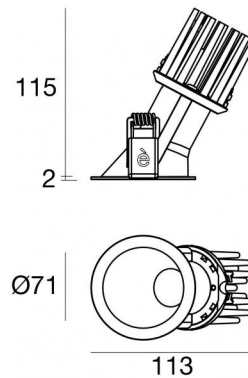

Downlights | x powerLED 0 W DC 800 mA | CRI 92  
**90851M60**

64

Technical data	
Type	Encasement with flange
Installation position	Ceiling
Installation environment	Indoor
Light Source	LED
Circuit structure	powerLED
Optics	Medium Flood
Light emission direction	downward
Nominal power	0 W DC
Input voltage range	800mA
CCT / Tone	2700 K
Colour rendering index	92 Ra
C.C. / C.V.	CC
Safety class	3
IP	IP44
Optical compartment IP	IP65
Glow wire test	850°
Direct mounting on normally flammable surfaces	Yes
CE	Yes
Driver included	No
Dimmable article	DALI - 1-10V
Directional	No
Tilting	No
Walk-over	No
Drive-over	No
Cable included	No
Resin potting	No
Type of light emission	Single emission
Net weight	0.250 Kg
Electrostatic discharge protection	No
Surge protection	No
Optics technology	F.O.L. - Honey comb
Product technological characteristics	TVS