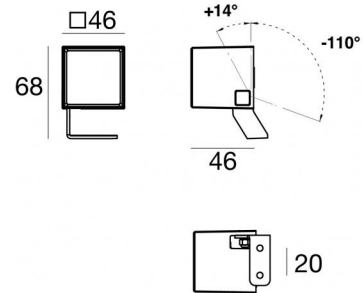

Periskop45

Projectors | x powerLED 0 W DC 500 mA | CRI 80
90521M30

Technical data	
Type	Surface
Installation position	Wall lights - Ceiling - Floor
Installation environment	Outdoor
Light Source	LED
Circuit structure	powerLED
Optics	Flood + Flood + Flood + Flood + Flood
Light emission direction	frontal + frontal + frontal + frontal + frontal
Nominal power	0 W DC
CCT / Tone	2700 K
Colour rendering index	80 Ra
C.C. / C.V.	CC
Safety class	3
IP	IP66
IK	IK05
Glow wire test	850°
Direct mounting on normally flammable surfaces	Yes
CE	Yes
Driver included	No
Dimmable article	DALI - 1-10V
Directional	Swivelling
total angle (vertical plane)	124 °
Tilting	No
Walk-over	No
Drive-over	No
Cable included	Yes
Cable length	1 m
Resin potting	Yes
Type of light emission	Single emission
Net weight	0.2 Kg
Electrostatic discharge protection	No
Surge protection	No
Product technological characteristics	Acquastop - TVS