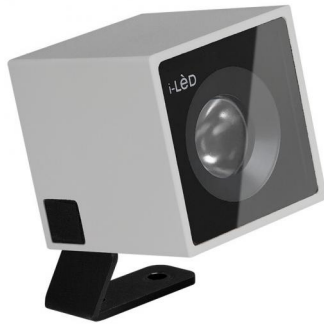

Periskop45

Projectors | x powerLED 0 W DC 500 mA | CRI 80
90521M30

Technical data	
Type	Surface
Installation position	Wall lights - Ceiling - Floor
Installation environment	Outdoor
Light Source	LED
Circuit structure	powerLED
Optics	Flood + Flood + Flood + Flood + Flood
Light emission direction	frontal + frontal + frontal + frontal + frontal
Nominal power	0 W DC
CCT / Tone	2700 K
Colour rendering index	80 Ra
C.C. / C.V.	CC
Safety class	3
IP	IP66
IK	IK05
Glow wire test	850°
Direct mounting on normally flammable surfaces	Yes
CE	Yes
Driver included	No
Dimmable article	DALI - 1-10V
Directional	Swivelling
total angle (vertical plane)	124 °
Tilting	No
Walk-over	No
Drive-over	No
Cable included	Yes
Cable length	1 m
Resin potting	Yes
Type of light emission	Single emission
Net weight	0.2 Kg
Electrostatic discharge protection	No
Surge protection	No
Product technological characteristics	Acquastop - TVS

Finishing casing

Material	Die-cast Aluminium EN AB - 46100
Colour	Grey
Processing	Open pore anodizing + Powder Coating

Finishing diffuser

Material	Extra clear glass - Tempered
Colour	transparent
Processing	Silk-screening

Finishing bracket

Material	Aluminium 5754
Colour	Anodised Black
Processing	15 µm Anodizing

Electronics

99185
On/Off Driver 198-264V AC (1 art.)

C-E200007
On/Off Driver 198-264V AC / 180-275V DC (- art.)

Cables Electrification