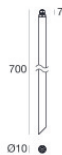

Finishing bracket

Material	Aluminium 5754
Colour	Anodised Black
Processing	15 µm Anodizing

Electronics

99185
On/Off Driver 198-264V AC (1 art.)

C-E200007
On/Off Driver 198-264V AC / 180-275V DC (1 art.)

Cables Electrification

Cable connector	No
-----------------	----

Picket - L. 160mm
installation position: land,Cover material: aisi 304 steel

Code
98624

Picket
installation position: land,Cover material: aisi 304 steel

Code
98550

Bag / Fixing kit - Belt for installation on tree

Code
99802

Picket - L. 700mm
installation position: land,Cover material: aisi 304 steel

Code
C-F500002

Picket - L. 1000mm
installation position: land,Cover material: aisi 304 steel