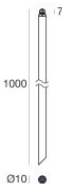

Finishing bracket

Material	Aluminium 5754
Colour	Anodised Black
Processing	15 µm Anodizing

Electronics

99185
On/Off Driver 198-264V AC (1 art.)

C-E200007
On/Off Driver 198-264V AC / 180-275V DC (1 art.)

Cables Electrification

Cable connector	No
-----------------	----

Picket - L. 160mm
installation position: land,Cover material: aisi 304 steel

Code
98624

Picket
installation position: land,Cover material: aisi 304 steel

Code
98550

Bag / Fixing kit - Belt for installation on tree

Code
99802

Picket - L. 700mm
installation position: land,Cover material: aisi 304 steel

Code
C-F500002

Picket - L. 1000mm
installation position: land,Cover material: aisi 304 steel