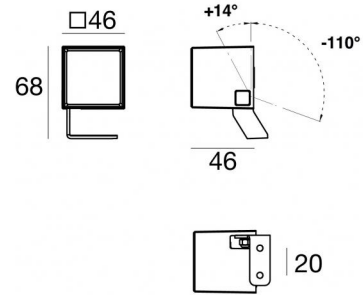

Periskop45

Projectors | x powerLED 0 W DC 500 mA | CRI 80
90520M15

Technical data	
Type	Surface
Installation position	Wall lights - Ceiling - Floor
Installation environment	Outdoor
Light Source	LED
Circuit structure	powerLED
Optics	Spot + Spot + Spot + Spot
Light emission direction	frontal + frontal + frontal + frontal
Nominal power	0 W DC
CCT / Tone	2700 K
Colour rendering index	80 Ra
C.C. / C.V.	CC
Safety class	3
IP	IP66
IK	IK05
Glow wire test	850°
Direct mounting on normally flammable surfaces	Yes
CE	Yes
Driver included	No
Dimmable article	DALI - 1-10V
Directional	Swivelling
total angle (vertical plane)	124 °
Tilting	No
Walk-over	No
Drive-over	No
Cable included	Yes
Cable length	1 m
Resin potting	Yes
Type of light emission	Single emission
Net weight	0.2 Kg
Electrostatic discharge protection	No
Surge protection	No
Product technological characteristics	Acquastop - TVS

Cable connector	No
-----------------	----

Picket - L. 160mm
installation position: land,Cover material: aisi 304 steel

Code
98624

Picket
installation position: land,Cover material: aisi 304 steel

Code
98550