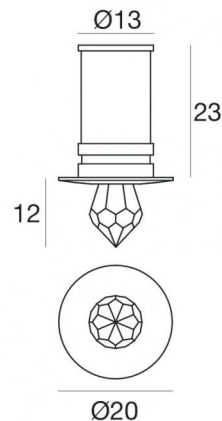

Downlights | 1 x 5mmLED 0.5 W DC 24 V | RGB  
**87340Z00**

15

Technical data	
Type	Semi-recessed
Installation position	Ceiling
Installation environment	Indoor
Light Source	LED
Circuit structure	5mmLED
Optics	Diffused
Nominal power	0.5 W DC
Input voltage range	24V
CCT / Tone	RGB
C.C. / C.V.	CV
Safety class	3
IP	IP20
Glow wire test	850°
Direct mounting on normally flammable surfaces	Yes
CE	Yes
Driver included	No
Dimmable article	Yes
Directional	No
Tilting	No
Walk-over	No
Drive-over	No
Cable included	Yes
Cable length	0.12 m
Resin potting	No
Type of light emission	Single emission
Net weight	0.015 Kg
Electrostatic discharge protection	No
Surge protection	No