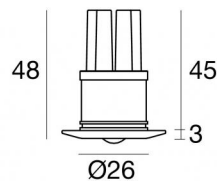

Downlights | 3 x powerLED 0 W DC 220 mA | RGB
86613Z60

Technical data

Type	Encasement with flange
Installation position	Wall lights - Ceiling
Installation environment	Indoor
Light Source	LED
Optics	Wide Flood
Nominal power	0 W DC
Input voltage range	220mA
CCT / Tone	RGB
C.C. / C.V.	CC
Safety class	3
IP	IP44
Glow wire test	850°
Direct mounting on normally flammable surfaces	Yes
CE	Yes
Driver included	No
Dimmable article	Yes
Directional	No
Tilting	No
Walk-over	No
Drive-over	No
Cable included	Yes
Cable length	0.12 m
Resin potting	Yes
Type of light emission	Single emission
Net weight	0.072 Kg
Electrostatic discharge protection	No
Surge protection	No

Finishing casing

Material	Brass
Colour	nickel
Processing	Brushing

Nitum_R | Downlights | Accessories
86613Z60

 	<p>Outer casing installation position: ceiling; type of installation: masonry L=69mm, H=60mm, D=60mm. Material:ABS Plastic, colour:black.</p>	<p>Code <u>84901</u></p>
	<p>Cable and connector Type of cable power cable; Length 1000 mm; insulation single; section 0.5 mm²; colors: blue - green - red.</p>	<p>Code <u>84866</u></p>
	<p>Cable and connector Type of cable power cable; Length 3000 mm; insulation single; section 0.5 mm²; colors: blue - green - red.</p>	<p>Code <u>84867</u></p>
	<p>Cable and connector Type of cable power cable; Length 1500 mm; insulation single; section 0,35 mm²; colors: blue - green - red.</p>	<p>Code <u>84872</u></p>
	<p>Cable and connector Type of cable power cable; Length 1500 mm; insulation single; section 0,35 mm²; colors: white - black - orange.</p>	<p>Code <u>84873</u></p>
 	<p>Dimmer RF Remote controller</p>	<p>Code <u>C-E700003</u></p>
 	<p>RF remote control</p>	<p>Code <u>C-W600001</u></p>