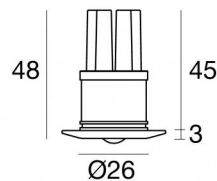

Downlights | 3 x powerLED 0 W DC 220 mA | RGB
86613Z15

Technical data

Type	Encasement with flange
Installation position	Wall lights - Ceiling
Installation environment	Indoor
Light Source	LED
Optics	Spot
Nominal power	0 W DC
Input voltage range	220mA
CCT / Tone	RGB
C.C. / C.V.	CC
Safety class	3
IP	IP44
Glow wire test	850°
Direct mounting on normally flammable surfaces	Yes
CE	Yes
Driver included	No
Dimmable article	Yes
Directional	No
Tilting	No
Walk-over	No
Drive-over	No
Cable included	Yes
Cable length	0.12 m
Resin potting	Yes
Type of light emission	Single emission
Net weight	0.072 Kg
Electrostatic discharge protection	No
Surge protection	No

Finishing casing

Material	Brass
Colour	nickel
Processing	Brushing

Nitum_R | Downlights | Accessories
86613Z15

 	<p>Outer casing installation position: ceiling; type of installation: masonry L=69mm, H=60mm, D=60mm. Material:ABS Plastic, colour:black.</p>	<p>Code <u>84901</u></p>
	<p>Cable and connector Type of cable power cable; Length 1000 mm; insulation single; section 0.5 mm²; colors: blue - green - red.</p>	<p>Code <u>84866</u></p>
	<p>Cable and connector Type of cable power cable; Length 3000 mm; insulation single; section 0.5 mm²; colors: blue - green - red.</p>	<p>Code <u>84867</u></p>
	<p>Cable and connector Type of cable power cable; Length 1500 mm; insulation single; section 0,35 mm²; colors: blue - green - red.</p>	<p>Code <u>84872</u></p>
	<p>Cable and connector Type of cable power cable; Length 1500 mm; insulation single; section 0,35 mm²; colors: white - black - orange.</p>	<p>Code <u>84873</u></p>
 	<p>Dimmer RF Remote controller</p>	<p>Code <u>C-E700003</u></p>
 	<p>RF remote control</p>	<p>Code <u>C-W600001</u></p>