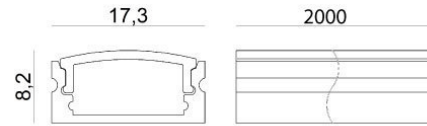

Modular
84446

Technical data	
Installation position	Wall lights - Ceiling
Installation environment	Indoor
Glow wire test	No
Direct mounting on normally flammable surfaces	Yes
CE	Yes
Dimmable article	No
Directional	No
Tilting	No
Walk-over	No
Drive-over	No
Cable included	No
Resin potting	No
Modularity	Modular

Finishing casing	
Material	Aluminium
Colour	Black
Processing	Powder coating

Modular
84446

Components

		<p>Dropper RGB 60 LEDs/m - LED Strip topLED 72 W DC 24 V 14.4 W/m</p>	<p>Code <u>98025</u></p>
		<p>Ribbon Basic 60 LEDs/m - LED Strip topLED 24 W DC 24 V 4.8 W/m 570.2 Lm/m</p>	<p>Code <u>98012</u></p>
		<p>Ribbon Basic 60 LEDs/m - LED Strip topLED 24 W DC 24 V 4.8 W/m 540 Lm/m</p>	<p>Code <u>98011</u></p>
		<p>Ribbon 120 LEDs/m - LED Strip topLED 60 W DC 24 V 12 W/m 1367.8 Lm/m</p>	<p>Code <u>98077</u></p>
		<p>Ribbon 120 LEDs/m - LED Strip topLED 60 W DC 24 V 12 W/m 1236 Lm/m</p>	<p>Code <u>98078</u></p>
		<p>Ribbon RGB 60 LEDs/m - LED Strip topLED 72 W DC 24 V 14.4 W/m</p>	<p>Code <u>98017</u></p>
		<p>Ribbon 240 LEDs/m</p>	<p>Code <u>98083</u></p>
		<p>Ribbon 240 LEDs/m - LED Strip topLED 96 W DC 24 V 19.2 W/m 1537.8 Lm/m</p>	<p>Code <u>98084</u></p>