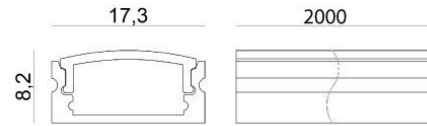

Modular  
84446

Technical data	
Installation position	Wall lights - Ceiling
Installation environment	Indoor
Glow wire test	No
Direct mounting on normally flammable surfaces	Yes
CE	Yes
Dimmable article	No
Directional	No
Tilting	No
Walk-over	No
Drive-over	No
Cable included	No
Resin potting	No
Modularity	Modular