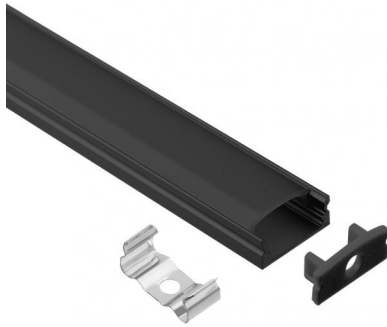

Modular  
84446

Technical data	
Installation position	Wall lights - Ceiling
Installation environment	Indoor
Glow wire test	No
Direct mounting on normally flammable surfaces	Yes
CE	Yes
Dimmable article	No
Directional	No
Tilting	No
Walk-over	No
Drive-over	No
Cable included	No
Resin potting	No
Modularity	Modular

Finishing casing	
Material	Aluminium
Colour	Black
Processing	Powder coating

Modular  
84446

## Components

		<p>Dropper RGB 60 LEDs/m - LED Strip   topLED 72 W DC 24 V   14.4 W/m</p>	<p><b>Code</b> <u>98025</u></p>
		<p>Ribbon Basic 60 LEDs/m - LED Strip   topLED 24 W DC 24 V   4.8 W/m   570.2 Lm/m</p>	<p><b>Code</b> <u>98012</u></p>
		<p>Ribbon Basic 60 LEDs/m - LED Strip   topLED 24 W DC 24 V   4.8 W/m   540 Lm/m</p>	<p><b>Code</b> <u>98011</u></p>
		<p>Ribbon 120 LEDs/m - LED Strip   topLED 60 W DC 24 V   12 W/m   1367.8 Lm/m</p>	<p><b>Code</b> <u>98077</u></p>
		<p>Ribbon 120 LEDs/m - LED Strip   topLED 60 W DC 24 V   12 W/m   1236 Lm/m</p>	<p><b>Code</b> <u>98078</u></p>
		<p>Ribbon RGB 60 LEDs/m - LED Strip   topLED 72 W DC 24 V   14.4 W/m</p>	<p><b>Code</b> <u>98017</u></p>
		<p>Ribbon 240 LEDs/m</p>	<p><b>Code</b> <u>98083</u></p>
		<p>Ribbon 240 LEDs/m - LED Strip   topLED 96 W DC 24 V   19.2 W/m   1537.8 Lm/m</p>	<p><b>Code</b> <u>98084</u></p>