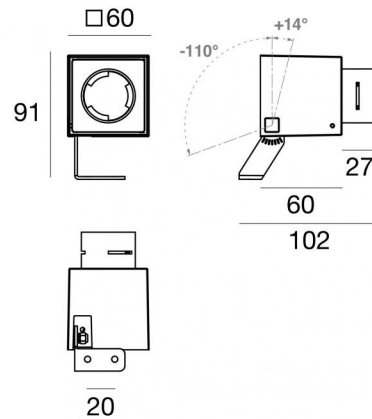

# Periskop60

Projectors | x powerLED 0 W DC - 7.5 W AC  
CRI 80  
**84239M10**

Technical data	
Type	Surface
Installation position	Wall lights - Ceiling - Floor
Installation environment	Outdoor
Light Source	LED
Circuit structure	powerLED
Optics	Spot
Light emission direction	frontal
Nominal power	0 W DC
Total Power	7.5 W
Nominal input voltage	220 - 240 V AC
Input voltage range	180 - 264 V AC
CCT / Tone	2700 K
Colour rendering index	80 Ra
C.C. / C.V.	AC
Safety class	2
IP	IP66
IK	IK08
Glow wire test	850°
Direct mounting on normally flammable surfaces	Yes
CE	Yes
Driver included	Driver
Dimmable article	No
Directional	Swivelling
total angle (vertical plane)	124 °
Tilting	No
Walk-over	No
Drive-over	No
Cable included	Yes
Cable length	1 m
Resin potting	No
Type of light emission	Single emission
Net weight	0.35 Kg
Electrostatic discharge protection	Yes
Surge protection	1 KV

## Cables Electrification

Cable connector	No
-----------------	----

Picket  
installation position: land,Cover material: pc

**Code**  
89371

Picket - L. 160mm  
installation position: land,Cover material: aisi 304 steel

**Code**  
98624

Picket - L. 700mm  
installation position: land,Cover material: aisi 304 steel

**Code**  
C-F500002

Picket - L. 1000mm  
installation position: land,Cover material: aisi 304 steel

**Code**  
C-F500003