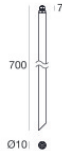

## Finishing bracket

Material	AISI 304 steel
Colour	Black
Processing	Powder coating

## Cables Electrification

Cable connector	No
-----------------	----

Picket  
installation position: land,Cover material: pc

**Code**  
89371

Picket - L. 160mm  
installation position: land,Cover material: aisi 304 steel

**Code**  
98624

Picket - L. 700mm  
installation position: land,Cover material: aisi 304 steel

**Code**  
C-F500002

Picket - L. 1000mm  
installation position: land,Cover material: aisi 304 steel

**Code**  
C-F500003