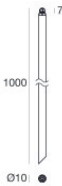

# Periskop60

Projectors | x powerLED 0 W DC - 7.5 W AC  
CRI 80  
**84239M10**

Technical data	
Type	Surface
Installation position	Wall lights - Ceiling - Floor
Installation environment	Outdoor
Light Source	LED
Circuit structure	powerLED
Optics	Spot
Light emission direction	frontal
Nominal power	0 W DC
Total Power	7.5 W
Nominal input voltage	220 - 240 V AC
Input voltage range	180 - 264 V AC
CCT / Tone	2700 K
Colour rendering index	80 Ra
C.C. / C.V.	AC
Safety class	2
IP	IP66
IK	IK08
Glow wire test	850°
Direct mounting on normally flammable surfaces	Yes
CE	Yes
Driver included	Driver
Dimmable article	No
Directional	Swivelling
total angle (vertical plane)	124 °
Tilting	No
Walk-over	No
Drive-over	No
Cable included	Yes
Cable length	1 m
Resin potting	No
Type of light emission	Single emission
Net weight	0.35 Kg
Electrostatic discharge protection	Yes
Surge protection	1 KV

## Finishing bracket

Material	AISI 304 steel
Colour	Black
Processing	Powder coating

## Cables Electrification

Cable connector	No
-----------------	----

Picket  
installation position: land,Cover material: pc

**Code**  
89371

Picket - L. 160mm  
installation position: land,Cover material: aisi 304 steel

**Code**  
98624

Picket - L. 700mm  
installation position: land,Cover material: aisi 304 steel

**Code**  
C-F500002

Picket - L. 1000mm  
installation position: land,Cover material: aisi 304 steel

**Code**  
C-F500003