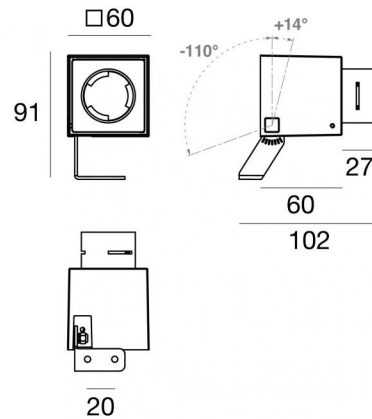

Periskop60

Projectors | x powerLED 0 W DC - 7.5 W AC
CRI 80
84237M10

Technical data	
Type	Surface
Installation position	Wall lights - Ceiling - Floor
Installation environment	Outdoor
Light Source	LED
Circuit structure	powerLED
Optics	Spot
Light emission direction	frontal
Nominal power	0 W DC
Total Power	7.5 W
Nominal input voltage	220 - 240 V AC
Input voltage range	180 - 264 V AC
CCT / Tone	2700 K
Colour rendering index	80 Ra
C.C. / C.V.	AC
Safety class	2
IP	IP66
IK	IK08
Glow wire test	850°
Direct mounting on normally flammable surfaces	Yes
CE	Yes
Driver included	Driver
Dimmable article	No
Directional	Swivelling
total angle (vertical plane)	124 °
Tilting	No
Walk-over	No
Drive-over	No
Cable included	Yes
Cable length	1 m
Resin potting	No
Type of light emission	Single emission
Net weight	0.35 Kg
Electrostatic discharge protection	Yes
Surge protection	1 KV

Finishing bracket

Material	AISI 304 steel
Colour	Black
Processing	Powder coating

Cables Electrification

Cable connector	No
-----------------	----

Picket
installation position: land,Cover material: pc

Code
89371

Picket - L. 160mm
installation position: land,Cover material: aisi 304 steel

Code
98624

Picket - L. 700mm
installation position: land,Cover material: aisi 304 steel

Code
C-F500002

Picket - L. 1000mm
installation position: land,Cover material: aisi 304 steel