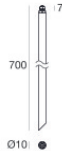

Periskop60

Projectors | x powerLED 0 W DC - 7.5 W AC
CRI 80
84237M10

Technical data	
Type	Surface
Installation position	Wall lights - Ceiling - Floor
Installation environment	Outdoor
Light Source	LED
Circuit structure	powerLED
Optics	Spot
Light emission direction	frontal
Nominal power	0 W DC
Total Power	7.5 W
Nominal input voltage	220 - 240 V AC
Input voltage range	180 - 264 V AC
CCT / Tone	2700 K
Colour rendering index	80 Ra
C.C. / C.V.	AC
Safety class	2
IP	IP66
IK	IK08
Glow wire test	850°
Direct mounting on normally flammable surfaces	Yes
CE	Yes
Driver included	Driver
Dimmable article	No
Directional	Swivelling
total angle (vertical plane)	124 °
Tilting	No
Walk-over	No
Drive-over	No
Cable included	Yes
Cable length	1 m
Resin potting	No
Type of light emission	Single emission
Net weight	0.35 Kg
Electrostatic discharge protection	Yes
Surge protection	1 KV

Finishing bracket

Material	AISI 304 steel
Colour	Black
Processing	Powder coating

Cables Electrification

Cable connector	No
-----------------	----

Picket
installation position: land,Cover material: pc

Code
89371

Picket - L. 160mm
installation position: land,Cover material: aisi 304 steel

Code
98624

Picket - L. 700mm
installation position: land,Cover material: aisi 304 steel

Code
C-F500002

Picket - L. 1000mm
installation position: land,Cover material: aisi 304 steel