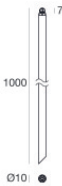

Periskop60

Projectors | x powerLED 0 W DC - 7.5 W AC
CRI 80
84237M10

Technical data	
Type	Surface
Installation position	Wall lights - Ceiling - Floor
Installation environment	Outdoor
Light Source	LED
Circuit structure	powerLED
Optics	Spot
Light emission direction	frontal
Nominal power	0 W DC
Total Power	7.5 W
Nominal input voltage	220 - 240 V AC
Input voltage range	180 - 264 V AC
CCT / Tone	2700 K
Colour rendering index	80 Ra
C.C. / C.V.	AC
Safety class	2
IP	IP66
IK	IK08
Glow wire test	850°
Direct mounting on normally flammable surfaces	Yes
CE	Yes
Driver included	Driver
Dimmable article	No
Directional	Swivelling
total angle (vertical plane)	124 °
Tilting	No
Walk-over	No
Drive-over	No
Cable included	Yes
Cable length	1 m
Resin potting	No
Type of light emission	Single emission
Net weight	0.35 Kg
Electrostatic discharge protection	Yes
Surge protection	1 KV

Finishing bracket

Material	AISI 304 steel
Colour	Black
Processing	Powder coating

Cables Electrification

Cable connector	No
-----------------	----

Picket
installation position: land,Cover material: pc

Code
89371

Picket - L. 160mm
installation position: land,Cover material: aisi 304 steel

Code
98624

Picket - L. 700mm
installation position: land,Cover material: aisi 304 steel

Code
C-F500002

Picket - L. 1000mm
installation position: land,Cover material: aisi 304 steel