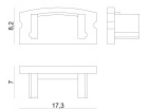

Closing cap - Closing cap
Material:PC, colour:white.

Code
98892