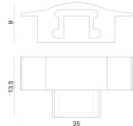

Closing cap

Code
98896