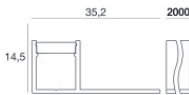

Ribbon RGBW 54 LEDs/m

Ribbon RGBW 54 LEDs/m | LED Strip | Accessories
84197

Bracket
L=22mm, H=21.5mm, D=16.4mm.
Material:PC, colour:transparent.

Finish	Code
Transp.	98904

Bracket
L=12mm, H=15mm, D=30mm.
Material:PC, colour:white.

Finish	Code
White	98901

Profile - Wall integrated side profile
Material:Aluminium 6060, colour:Anodised Aluminum, processing:20 µm anodizing.

Code
98921

Profile
Material:Aluminium, colour:Anodised Black, processing:Anodisation.