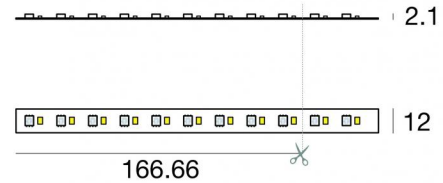

Ribbon RGBW 54 LEDs/m

LED Strip | 270 topLED 67.5 W DC 48 V | 13.5 W/m
0 Lm/m | RGBW - 3000
84197

Technical data	
Length	5000 mm
Minimum cut	166 mm
Type	LED Strip
Installation position	Wall lights - Ceiling - Floor
Installation environment	Indoor
Light Source	LED
Circuit structure	topLED
Light emission direction	frontal
Nominal power	67.5 W DC
Power / m	13.5 W / m
Input voltage range	48V
CCT / Tone	RGBW - 3000 K
C.C. / C.V.	CV
Safety class	3
IP	IP20
Glow wire test	850°
Direct mounting on normally flammable surfaces	Yes
CE	Yes
Driver included	No
Dimmable article	Yes
Directional	No
Tilting	No
Walk-over	No
Drive-over	No
Cable included	Yes
Cable length	0,120 m
Resin potting	No
Type of light emission	Single emission
Length	5000 mm
Net weight	0.125 Kg
Electrostatic discharge protection	No
Surge protection	No

Single emission led strip for indoor application. The RGBW - 3000 K LED light source is composed of 270 topLEDs with CCT of RGB-W 3000 K.

The device body is made of technopolymer and features a white finish. The ingress protection degree is IP20; the total weight is of 0.125 kg. The power supply driver is not provided and is to be ordered separately.

The total absorbed power is 67.5 W. The power supply cable is included and features a 0,120 m length.

The device features protection class III and can be wall lights, ceiling or floor-mounted.

Compliant with the EN 60598-1 standard and its specific provisions.