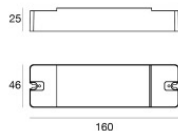

Nautilus_RP | Submerged | Accessories
84194V20

Dimmer
RF Remote controller

Code
C-E700003