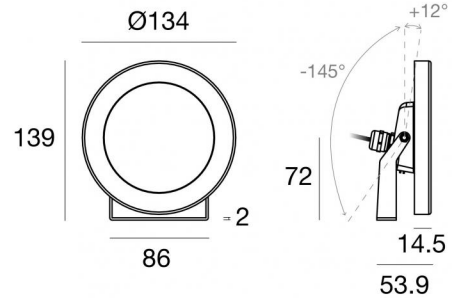

Nautilus_RP

Submerged | x powerLEDs 0 W DC 220 mA
 RGBW - 3000
84194V20

Technical data	
Type	Surface
Installation position	Wall lights - Ceiling - Floor
Installation environment	Outdoor
Light Source	LED
Circuit structure	powerLEDs
Optics	Flood
Light emission direction	frontal
Nominal power	0 W DC
Input voltage range	220mA
CCT / Tone	RGBW - 3000 K
C.C. / C.V.	CC
Safety class	3
IP	IP68
Maximum installation depth	25 m
Installation limitations	Only underwater
IK	IK10
Glow wire test	850°
Direct mounting on normally flammable surfaces	Yes
CE	Yes
Driver included	No
Dimmable article	Yes
Directional	Swivelling
total angle (vertical plane)	157 °
Tilting	No
Walk-over	No
Drive-over	No
Cable included	Yes
Cable length	5 m
Resin potting	Yes
Type of light emission	Single emission
Net weight	1.32 Kg
Electrostatic discharge protection	No
Surge protection	No
Product technological characteristics	Acquastop