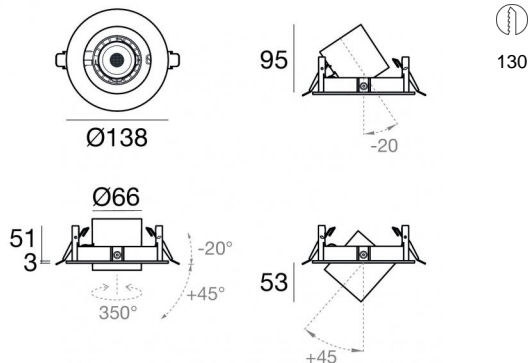

Downlights | 9 x powerLEDs 8 W DC 700 mA | CRI 90
Dynamic White
84160D60

Technical data

Type	Encasement with flange
Installation position	Ceiling
Installation environment	Indoor
Light Source	LED
Circuit structure	powerLEDs
Optics	Wide Flood
Light emission direction	downward
Nominal power	8 W DC
Input voltage range	700mA
Source lumens 2700K	1005 lm
Minimum color temperature	2700 K
Source lumens 5700K	980 lm
Maximum color temperature	5700 K
CCT / Tone	Dynamic White
Colour rendering index	90 Ra
C.C. / C.V.	CC
Safety class	3
IP	IP20
Glow wire test	850°
Direct mounting on normally flammable surfaces	Yes
CE	Yes
Driver included	No
Dimmable article	DALI DT8
Directional	Extractable
total angle (vertical plane)	65 °
total angle (horizontal plane)	350 °
Tilting	No
Walk-over	No
Drive-over	No
Cable included	Yes
Cable length	0.35 m
Resin potting	No
Type of light emission	Single emission
Net weight	0.920 Kg
Electrostatic discharge protection	No
Surge protection	No

The total absorbed power is 8 W. The power supply cable is included and features a 0.35 m length.

The device features protection class III and can be ceiling-mounted, with a 130 mm diameter hole (in plasterboard).