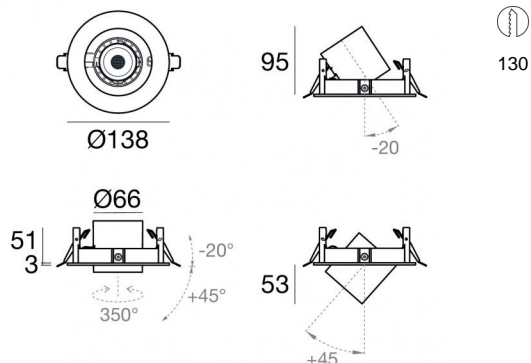

Downlights | x powerLEDs 0 W DC 700 mA | CRI 90

Dynamic White

84160D30

Technical data

| | |
|--|------------------------|
| Type | Encasement with flange |
| Installation position | Ceiling |
| Installation environment | Indoor |
| Light Source | LED |
| Circuit structure | powerLEDs |
| Optics | Medium Flood |
| Light emission direction | downward |
| Nominal power | 0 W DC |
| Input voltage range | 700mA |
| CCT / Tone | Dynamic White |
| Colour rendering index | 90 Ra |
| C.C. / C.V. | CC |
| Safety class | 3 |
| IP | IP20 |
| Glow wire test | 850° |
| Direct mounting on normally flammable surfaces | Yes |
| CE | Yes |
| Driver included | No |
| Dimmable article | DALI DT8 |
| Directional | Extractable |
| total angle (vertical plane) | 65 ° |
| total angle (horizontal plane) | 350 ° |
| Tilting | No |
| Walk-over | No |
| Drive-over | No |
| Cable included | Yes |
| Cable length | 0.35 m |
| Resin potting | No |
| Type of light emission | Single emission |
| Net weight | 0.920 Kg |
| Electrostatic discharge protection | No |
| Surge protection | No |

Anti-glare
Anti-glare Type: cross louvres.
Material:Pom-C, colour:Black.

Code
99779

Carter
installation position: ceiling L=115mm, H=99.6mm, D=120mm.
Material:PC, colour:black.

Finish
Black **Code**
99510