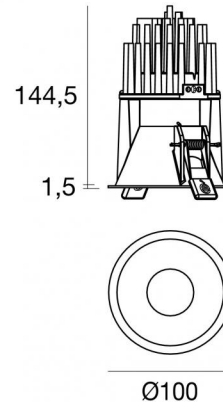

Downlights | x powerLEDs 0 W DC 700 mA | CRI 90
Dynamic White
84089D60

92

Technical data	
Type	Encasement with flange
Installation position	Ceiling
Installation environment	Indoor
Light Source	LED
Circuit structure	powerLEDs
Optics	Wide Flood
Light emission direction	downward
Nominal power	0 W DC
Input voltage range	700mA
CCT / Tone	Dynamic White
Colour rendering index	90 Ra
C.C. / C.V.	CC
Safety class	3
IP	IP44
Optical compartment IP	IP65
Glow wire test	850°
Direct mounting on normally flammable surfaces	Yes
CE	Yes
Driver included	No
Dimmable article	DALI DT8
Directional	No
Tilting	No
Walk-over	No
Drive-over	No
Cable included	Yes
Cable length	0.17 m
Resin potting	No
Type of light emission	Single emission
Net weight	0.511 Kg
Electrostatic discharge protection	No
Surge protection	No
Optics technology	F.O.L. - Honey comb

Finishing casing	
Material	Die-cast Aluminium EN AB - 46100
Colour	White
Processing	Powder coating
Finishing diffuser	
Material	UV Resistant Polycarbonate
Colour	transparent
Finishing radiator	
Material	Die-cast Aluminium EN AB - 46100
Processing	Tumbling
Cables Electrification	
Cable connector	Male Easy plug
IP (locked condition)	66