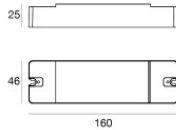

Dimmer
RF Remote controller

Code
C-E700003