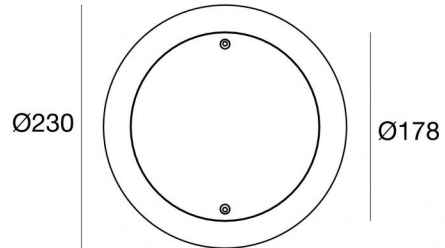

# Nautilus\_RF

Submerged | x powerLEDs 0 W DC 700 mA  
 RGBW - 4000  
**84040Q31**

Technical data	
Type	Frame
Installation position	Wall lights - Floor
Installation environment	Outdoor
Light Source	LED
Circuit structure	powerLEDs
Optics	Mix Flux 1 Asymmetric + Elliptic
Light emission direction	frontal
Nominal power	0 W DC
Input voltage range	700mA
CCT / Tone	RGBW - 4000 K
C.C. / C.V.	CC
Safety class	3
IP	IP68
Maximum installation depth	25 m
Installation limitations	Only underwater
IK	IK10
Glow wire test	850°
Direct mounting on normally flammable surfaces	Yes
CE	Yes
Driver included	No
Dimmable article	Yes
Directional	No
Tilting	No
Walk-over	No
Drive-over	No
Cable included	Yes
Cable length	5 m
Resin potting	Yes
Type of light emission	Single emission
Net weight	2.54 Kg
Electrostatic discharge protection	No
Surge protection	No
Product technological characteristics	Acquastop

Nautilus\_RF | Submerged | Accessories  
**84040Q31**

Outer casing - IP68 casing for installation on masonry (tiles or mosaic)  
installation position: wall lights; type of installation: masonry L=213mm, H=213mm,  
D=110mm.  
Material:ABS Plastic, colour:black.