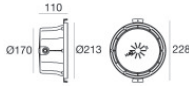

# Nautilus\_RF

Submerged | x powerLEDs 0 W DC 700 mA  
 RGBW - 4000  
**84040Q31**

Technical data	
Type	Frame
Installation position	Wall lights - Floor
Installation environment	Outdoor
Light Source	LED
Circuit structure	powerLEDs
Optics	Mix Flux 1 Asymmetric + Elliptic
Light emission direction	frontal
Nominal power	0 W DC
Input voltage range	700mA
CCT / Tone	RGBW - 4000 K
C.C. / C.V.	CC
Safety class	3
IP	IP68
Maximum installation depth	25 m
Installation limitations	Only underwater
IK	IK10
Glow wire test	850°
Direct mounting on normally flammable surfaces	Yes
CE	Yes
Driver included	No
Dimmable article	Yes
Directional	No
Tilting	No
Walk-over	No
Drive-over	No
Cable included	Yes
Cable length	5 m
Resin potting	Yes
Type of light emission	Single emission
Net weight	2.54 Kg
Electrostatic discharge protection	No
Surge protection	No
Product technological characteristics	Acquastop

Nautilus\_RF | Submerged | Accessories  
**84040Q31**

Outer casing - IP68 casing for installation on masonry (tiles or mosaic)  
installation position: wall lights; type of installation: masonry L=213mm, H=213mm,  
D=110mm.  
Material:ABS Plastic, colour:black.