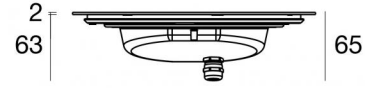

# Nautilus\_RF

Submerged | x powerLEDs 0 W DC 700 mA  
 RGBW - 4000  
**84040Q31**

Technical data	
Type	Frame
Installation position	Wall lights - Floor
Installation environment	Outdoor
Light Source	LED
Circuit structure	powerLEDs
Optics	Mix Flux 1 Asymmetric + Elliptic
Light emission direction	frontal
Nominal power	0 W DC
Input voltage range	700mA
CCT / Tone	RGBW - 4000 K
C.C. / C.V.	CC
Safety class	3
IP	IP68
Maximum installation depth	25 m
Installation limitations	Only underwater
IK	IK10
Glow wire test	850°
Direct mounting on normally flammable surfaces	Yes
CE	Yes
Driver included	No
Dimmable article	Yes
Directional	No
Tilting	No
Walk-over	No
Drive-over	No
Cable included	Yes
Cable length	5 m
Resin potting	Yes
Type of light emission	Single emission
Net weight	2.54 Kg
Electrostatic discharge protection	No
Surge protection	No
Product technological characteristics	Acquastop

Nautilus\_RF | Submerged | Accessories  
**84040Q31**

Outer casing - IP68 casing for installation on masonry (tiles or mosaic)  
installation position: wall lights; type of installation: masonry L=213mm, H=213mm,  
D=110mm.  
Material:ABS Plastic, colour:black.