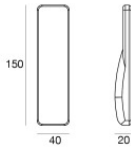

RF remote control

Code
C-W600001