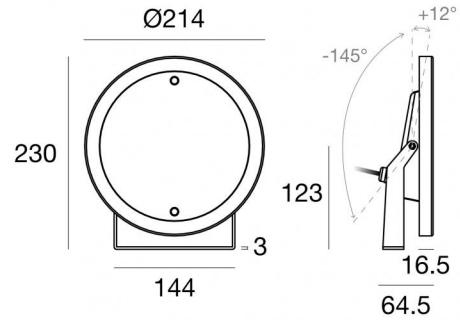

# Nautilus\_RP

Submerged | x powerLEDs 0 W DC 500 mA  
 RGBW - 4000  
**84029Q40**

Technical data	
Type	Surface
Installation position	Wall lights - Ceiling - Floor
Installation environment	Outdoor
Light Source	LED
Circuit structure	powerLEDs
Optics	Medium Wide Flood
Light emission direction	frontal
Nominal power	0 W DC
Input voltage range	500mA
CCT / Tone	RGBW - 4000 K
C.C. / C.V.	CC
Safety class	3
IP	IP68
Maximum installation depth	25 m
Installation limitations	Only underwater
IK	IK10
Glow wire test	850°
Direct mounting on normally flammable surfaces	Yes
CE	Yes
Driver included	No
Dimmable article	Yes
Directional	Swivelling
total angle (vertical plane)	157 °
Tilting	No
Walk-over	No
Drive-over	No
Cable included	Yes
Cable length	5 m
Resin potting	Yes
Type of light emission	Single emission
Net weight	2.72 Kg
Electrostatic discharge protection	No
Surge protection	No
Product technological characteristics	Acquastop