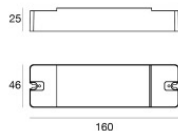

Nautilus_RP | Submerged | Accessories
84029Q40

Dimmer
RF Remote controller

Code
C-E700003