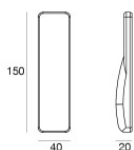

RF remote control

Code
C-W600001