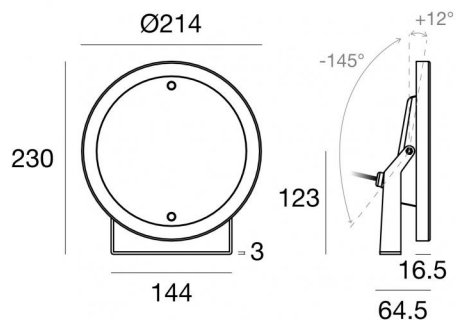

Nautilus_RP

Submerged | x powerLEDs 0 W DC 500 mA
 RGBW - 4000
84029Q25

Technical data

Type	Surface
Installation position	Wall lights - Ceiling - Floor
Installation environment	Outdoor
Light Source	LED
Circuit structure	powerLEDs
Optics	Elliptic Medium Flood
Light emission direction	frontal
Nominal power	0 W DC
Input voltage range	500mA
CCT / Tone	RGBW - 4000 K
C.C. / C.V.	CC
Safety class	3
IP	IP68
Maximum installation depth	25 m
Installation limitations	Only underwater
IK	IK10
Glow wire test	850°
Direct mounting on normally flammable surfaces	Yes
CE	Yes
Driver included	No
Dimmable article	Yes
Directional	Swivelling
total angle (vertical plane)	157 °
Tilting	No
Walk-over	No
Drive-over	No
Cable included	Yes
Cable length	5 m
Resin potting	Yes
Type of light emission	Single emission
Net weight	2.72 Kg
Electrostatic discharge protection	No
Surge protection	No
Product technological characteristics	Acquastop