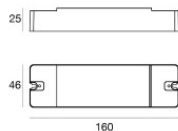

Nautilus_RP | Submerged | Accessories
84029Q25

Dimmer
RF Remote controller

Code
C-E700003