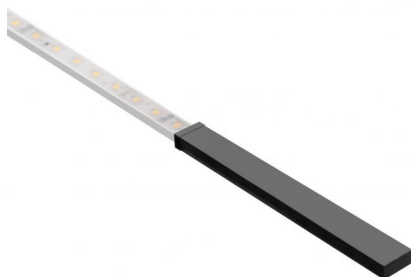

Ink system_L

Systems - Lines | topLED 0 W DC 24 V | CRI 90
83990W00

Technical data

Designer	Linea Light
Construction year	2020
Type	Cabled - -
Installation position	Cable
Installation environment	Indoor
Light Source	LED
Circuit structure	topLED
Optics	Diffused
Light emission direction	downward
Nominal power	0 W DC
Input voltage range	24 V
Frequency	50-60 Hz
CCT / Tone	3000 K
Colour rendering index	90 Ra
C.C. / C.V.	CV
Safety class	3
IP	IP40
Glow wire test	650°
Direct mounting on normally flammable surfaces	Yes
CE	Yes
Driver included	No
C.V. - C.C. Converter	Converter 24V included
Dimmable article	DALI-2 - P2P
Directional	No
Tilting	No
Walk-over	No
Drive-over	No
Cable included	No
Resin potting	Yes
Type of light emission	Single emission
Net weight	0.867 Kg
Electrostatic discharge protection	No
Surge protection	No

Finishing casing

Material	PU
Colour	white

Finishing mounting frame

Material	PC
Colour	black RAL 9005
Processing	Coating

Ink system_L | Lines | Accessories
83990W00

		<p>Junction Type linear. Material:PC, processing:Coating.</p>	<p>Code <u>81418</u></p>
		<p>Junction - Electrified black L connector Type linear. Material:PC, processing:Coating.</p>	<p>Code <u>81419</u></p>
		<p>Junction Type linear. Material:PC, processing:Coating.</p>	<p>Code <u>81420</u></p>
		<p>Junction Material:Aluminium, processing:Coating.</p>	<p>Finish Code <u>83436</u></p>
		<p>Junction</p>	<p>Code <u>83442</u></p>
		<p>Junction Material:Aluminium, processing:Coating.</p>	<p>Finish Code <u>83438</u></p>
		<p>Junction Material:Aluminium, processing:Coating.</p>	<p>Finish Code <u>83440</u></p>
		<p>Cable Type of cable power cable; Length 5000 mm; insulation double; section 1.5 mm²; cable gland: no; colors: black - red.</p>	<p>Code <u>81410</u></p>