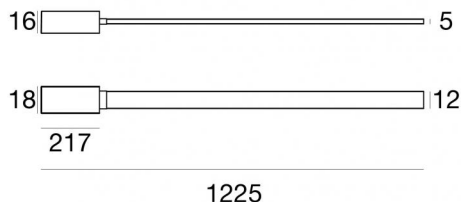

Ink system_L

Systems - Lines | topLED 0 W DC 24 V | CRI 90
83990W00

Technical data

Designer	Linea Light
Construction year	2020
Type	Cabled - -
Installation position	Cable
Installation environment	Indoor
Light Source	LED
Circuit structure	topLED
Optics	Diffused
Light emission direction	downward
Nominal power	0 W DC
Input voltage range	24 V
Frequency	50-60 Hz
CCT / Tone	3000 K
Colour rendering index	90 Ra
C.C. / C.V.	CV
Safety class	3
IP	IP40
Glow wire test	650°
Direct mounting on normally flammable surfaces	Yes
CE	Yes
Driver included	No
C.V. - C.C. Converter	Converter 24V included
Dimmable article	DALI-2 - P2P
Directional	No
Tilting	No
Walk-over	No
Drive-over	No
Cable included	No
Resin potting	Yes
Type of light emission	Single emission
Net weight	0.867 Kg
Electrostatic discharge protection	No
Surge protection	No

Cable
Type of cable power cable; Length 10000 mm; insulation double; section 1.5 mm²; cable gland: no; colors: black - red.

Code
81411

Cable
Type of cable power cable; Length 1000 mm; insulation double; section 1.5 mm²; cable gland: no; colors: black - red.