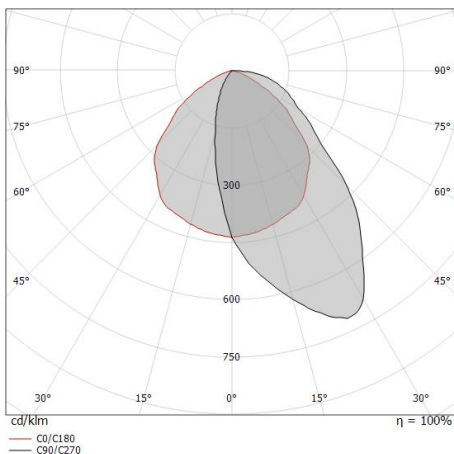

Energy efficiency class

This product contains a light source of energy efficiency class F.

Illuminotechnical Features

| | |
|---------------------------------------|----------------|
| Light Output Ratio (LOR) | 45 % |
| Source lumens | 1281 lm |
| Delivered lumens | 587 lm |
| Consumption | 12 W |
| Luminaire efficacy | 48 lm/W |
| Colour temperature | 3500 K |
| Standard Deviation of Colour Matching | 3 Step MacAdam |
| Colour rendering index | 92 Ra |

| Distance [m] | Cone diameter [m] | illuminance [lx] |
|--------------|-------------------|-------------------------|
| 0.5 | 1.17 | E(0°) 1026 E(C0) 142 |
| 1.0 | 2.33 | E(0°) 256 E(C0) 35 |
| 1.5 | 3.50 | E(0°) 114 E(C0) 16 |
| 2.0 | 4.67 | E(0°) 64 E(C0) 9 |
| 2.5 | 5.83 | E(0°) 41 E(C0) 6 |
| 3.0 | 7.00 | E(0°) 28 E(C0) 4 |