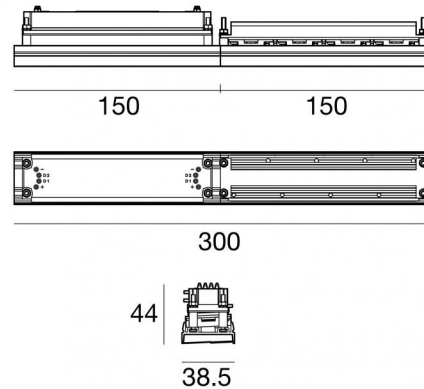

Modus Cell_Ww

Systems - Lines | 4 x powerLEDs 12 W DC 24 V
CRI 92
83745W07

| Technical data | |
|--|------------------------|
| Type | Continuous Line - |
| Installation environment | Indoor |
| Light Source | LED |
| Circuit structure | powerLEDs |
| Optics | Asymmetric Wallwasher |
| Light emission direction | downward |
| Nominal power | 12 W DC |
| Source lumens | 1281 lm |
| Input voltage range | 24 V |
| CCT / Tone | 3500 K |
| Colour rendering index | 92 Ra |
| C.C. / C.V. | CV |
| Safety class | 3 |
| IP | IP40 |
| Glow wire test | 850° |
| Direct mounting on normally flammable surfaces | No |
| CE | Yes |
| Driver included | No |
| C.V. - C.C. Converter | Converter 24V included |
| Dimmable article | DALI |
| Directional | No |
| Tilting | No |
| Walk-over | No |
| Drive-over | No |
| Cable included | Yes |
| Cable length | 0.25 m |
| Resin potting | No |
| Type of light emission | Single emission |
| Net weight | 0.282 Kg |
| Electrostatic discharge protection | No |
| Surge protection | No |

The device body is made of die-cast aluminium en ab - 46100 and features a black finish, processed by means of powder coating; the diffuser is made of uv resistant polycarbonate with a metallization treatment. The ingress protection degree is IP40; the total weight is of 0.282 kg.

The total absorbed power is 12 W. The power supply cable is included and features a 0.25 m length.

The device features protection class III.

Compliant with the EN 60598-1 standard and its specific provisions.