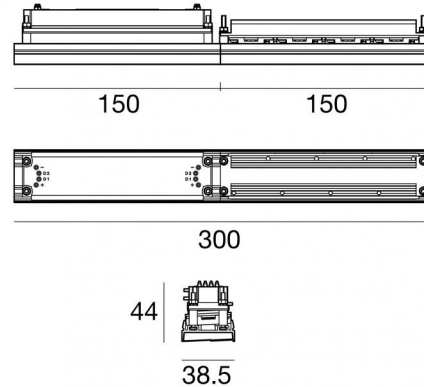

Modus Cell_Ww

Systems - Lines | 4 x powerLEDs 12 W DC 24 V
CRI 92
83745N07

Technical data	
Type	Continuous Line -
Installation environment	Indoor
Light Source	LED
Circuit structure	powerLEDs
Optics	Asymmetric Wallwasher
Light emission direction	downward
Nominal power	12 W DC
Source lumens	1383 lm
Input voltage range	24 V
CCT / Tone	4000 K
Colour rendering index	92 Ra
C.C. / C.V.	CV
Safety class	3
IP	IP40
Glow wire test	850°
Direct mounting on normally flammable surfaces	No
CE	Yes
Driver included	No
C.V. - C.C. Converter	Converter 24V included
Dimmable article	DALI
Directional	No
Tilting	No
Walk-over	No
Drive-over	No
Cable included	Yes
Cable length	0.25 m
Resin potting	No
Type of light emission	Single emission
Net weight	0.282 Kg
Electrostatic discharge protection	No
Surge protection	No

Cable connector	Easy Plug
-----------------	-----------

Systems - Lines | 4 x powerLEDs 12 W DC 24 V | CRI 92 | Base 83745N07

Single emission systems or lines for indoor application. The natural white LED light source with a asymmetric wallwasher light distribution is composed of 4 powerled LEDs with CCT of 4000 K and a CRI 92; the source luminous flux is 1383 lm, with a 115.3 lm/W nominal luminous efficacy.

The device body is made of die-cast aluminium en ab - 46100 and features a black finish, processed by means of powder coating; the diffuser is made of uv resistant polycarbonate with a metallization treatment. The ingress protection degree is IP40; the total weight is of 0.282 kg.

The total absorbed power is 12 W. The power supply cable is included and features a 0.25 m length.

The device features protection class III.

Compliant with the EN 60598-1 standard and its specific provisions.