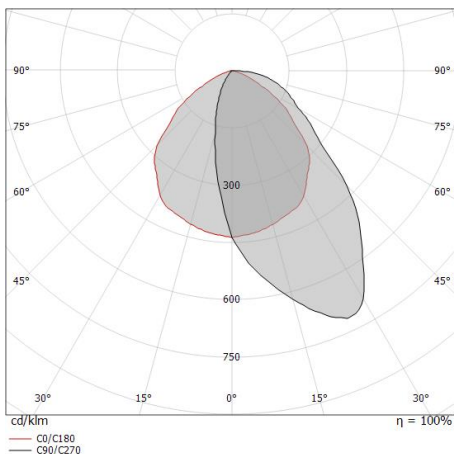

Modus Cell_Ww

Systems - Lines | 4 x powerLEDs 12 W DC 24 V
CRI 92
83745N07

Technical data	
Type	Continuous Line -
Installation environment	Indoor
Light Source	LED
Circuit structure	powerLEDs
Optics	Asymmetric Wallwasher
Light emission direction	downward
Nominal power	12 W DC
Source lumens	1383 lm
Input voltage range	24 V
CCT / Tone	4000 K
Colour rendering index	92 Ra
C.C. / C.V.	CV
Safety class	3
IP	IP40
Glow wire test	850°
Direct mounting on normally flammable surfaces	No
CE	Yes
Driver included	No
C.V. - C.C. Converter	Converter 24V included
Dimmable article	DALI
Directional	No
Tilting	No
Walk-over	No
Drive-over	No
Cable included	Yes
Cable length	0.25 m
Resin potting	No
Type of light emission	Single emission
Net weight	0.282 Kg
Electrostatic discharge protection	No
Surge protection	No

Energy efficiency class

This product contains a light source of energy efficiency class E.

Illuminotechnical Features

Light Output Ratio (LOR)	45 %
Source lumens	1383 lm
Delivered lumens	634 lm
Consumption	12 W
Luminaire efficacy	52 lm/W
Colour temperature	4000 K
Standard Deviation of Colour Matching	3 Step MacAdam
Colour rendering index	92 Ra

Standard Operating Ambient Temperature -20 / +50°C

LED Life / Failure Ratio

L70 B10 C0 250000h (at Tj 65 Ta 25)

OPTICAL

C0/C180 optics	99°
Light distribution simmetry	Asymmetrical

Distance [m]	Cone diameter [m]	illuminance [lx]
0.5	1.17	E(0°) 1108 E(C0) 153
1.0	2.33	E(0°) 277 E(C0) 38
1.5	3.50	E(0°) 123 E(C0) 17
2.0	4.67	E(0°) 69 E(C0) 10
2.5	5.83	E(0°) 44 E(C0) 6
3.0	7.00	E(0°) 31 E(C0) 4