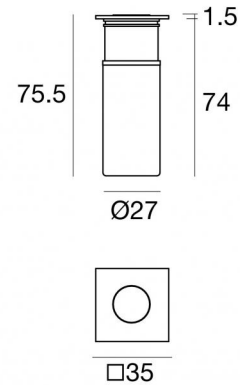

Uplights | x powerLED 0 W DC - 3 W AC | CRI 80
83710W00

Technical data	
Type	Frame
Installation position	Floor
Installation environment	Outdoor
Light Source	LED
Circuit structure	powerLED
Optics	Diffused
Light emission direction	upward
Nominal power	0 W DC
Total Power	3 W
Nominal input voltage	220 - 240 V AC
Input voltage range	198 - 264 V AC
CCT / Tone	3000 K
Colour rendering index	80 Ra
C.C. / C.V.	AC
Safety class	2
IP	IP67
IK	IK10
Glow wire test	850°
Direct mounting on normally flammable surfaces	Yes
CE	Yes
Driver included	Driver
Dimmable article	No
Directional	No
Tilting	No
Walk-over	Yes
Drive-over	2000 Kg
Cable included	Yes
Cable length	1 m
Resin potting	Yes
Type of light emission	Single emission
Net weight	0.180 Kg
Electrostatic discharge protection	Yes
Surge protection	1 KV
Product technological characteristics	Acquastop

Finishing casing	
Material	OT58 brass
Colour	Raw Brass

Beret_2Q | Uplights | Accessories
83710W00

Outer casing
installation position: floor, land; type of installation: masonry L=87mm, H=60mm, D=60mm.
Material:ABS Plastic, colour:black.