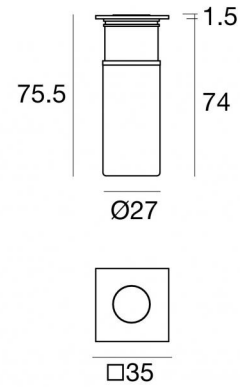

Uplights | x powerLED 0 W DC - 3 W AC | CRI 80  
83710M30

Technical data	
Type	Frame
Installation position	Floor
Installation environment	Outdoor
Light Source	LED
Circuit structure	powerLED
Optics	Flood
Light emission direction	upward
Nominal power	0 W DC
Total Power	3 W
Nominal input voltage	220 - 240 V AC
Input voltage range	198 - 264 V AC
CCT / Tone	2700 K
Colour rendering index	80 Ra
C.C. / C.V.	AC
Safety class	2
IP	IP67
IK	IK10
Glow wire test	850°
Direct mounting on normally flammable surfaces	Yes
CE	Yes
Driver included	Driver
Dimmable article	No
Directional	No
Tilting	No
Walk-over	Yes
Drive-over	2000 Kg
Cable included	Yes
Cable length	1 m
Resin potting	Yes
Type of light emission	Single emission
Net weight	0.180 Kg
Electrostatic discharge protection	Yes
Surge protection	1 KV
Product technological characteristics	Acquastop

Finishing casing	
Material	OT58 brass
Colour	Raw Brass

Beret\_2Q | Uplights | Accessories  
**83710M30**

Outer casing  
installation position: floor, land; type of installation: masonry L=87mm, H=60mm, D=60mm.  
Material:ABS Plastic, colour:black.