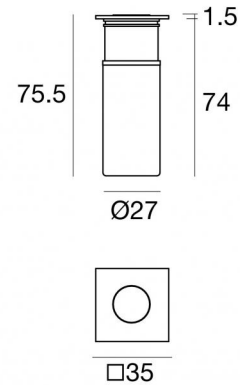

Uplights | x powerLED 0 W DC - 3 W AC | CRI 80  
83707W30

Technical data	
Type	Frame
Installation position	Floor
Installation environment	Outdoor
Light Source	LED
Circuit structure	powerLED
Optics	Flood
Light emission direction	upward
Nominal power	0 W DC
Total Power	3 W
Nominal input voltage	220 - 240 V AC
Input voltage range	198 - 264 V AC
CCT / Tone	3000 K
Colour rendering index	80 Ra
C.C. / C.V.	AC
Safety class	2
IP	IP67
IK	IK10
Glow wire test	850°
Direct mounting on normally flammable surfaces	Yes
CE	Yes
Driver included	Driver
Dimmable article	No
Directional	No
Tilting	No
Walk-over	Yes
Drive-over	2000 Kg
Cable included	Yes
Cable length	1 m
Resin potting	Yes
Type of light emission	Single emission
Net weight	0.180 Kg
Electrostatic discharge protection	Yes
Surge protection	1 KV
Product technological characteristics	Acquastop

Finishing casing	
Material	Stainless steel 316L
Colour	steel
Processing	Shot peening

Beret\_2Q | Uplights | Accessories  
**83707W30**

Outer casing  
installation position: floor, land; type of installation: masonry L=87mm, H=60mm, D=60mm.  
Material:ABS Plastic, colour:black.