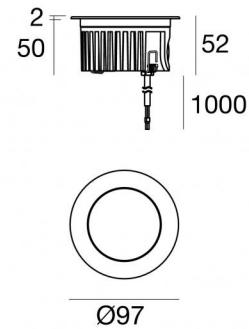

Uplights | x powerLED 0 W DC 24 V | CRI 80
83645M18

Technical data	
Type	Walk Over - -
Installation position	Floor
Installation environment	Outdoor
Light Source	LED
Circuit structure	powerLED
Optics	Elliptic Narrow Spot (Wall Grazing)
Light emission direction	upward
Nominal power	0 W DC
Input voltage range	24 V
CCT / Tone	2700 K
Colour rendering index	80 Ra
C.C. / C.V.	CV
Safety class	3
IP	IP68
Installation limitations	Not for underwater use
IK	IK10
Glow wire test	850°
Direct mounting on normally flammable surfaces	Yes
CE	Yes
Driver included	No
C.V. - C.C. Converter	Converter 24V included
Dimmable article	No
Directional	No
Tilting	No
Walk-over	Yes
Drive-over	No
Cable included	Yes
Cable length	1 m
Resin potting	Yes
Type of light emission	Single emission
Net weight	0.5 Kg
Electrostatic discharge protection	No
Surge protection	No
Product technological characteristics	Acquastop

Finishing flange

Material	AISI 316L steel
Colour	steel
Processing	Brushing

Cables Electrification

Cable connector	No
-----------------	----

Orma_IB | Effects | Accessories
83645M18

Outer casing
installation position: floor, land; type of installation: masonry L=114mm, H=76mm,
D=114mm.
Material:ABS Plastic, colour:black.