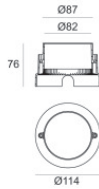

Finishing flange

Material	AISI 316L steel
Colour	steel
Processing	Brushing

Cables Electrification

Cable connector	No
-----------------	----

Orma_IB | Effects | Accessories
83645M18

Outer casing
installation position: floor, land; type of installation: masonry L=114mm, H=76mm,
D=114mm.
Material:ABS Plastic, colour:black.