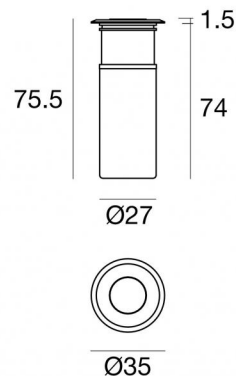

# Beret\_2R

Uplights | x powerLED 0 W DC - 3 W AC | CRI 80  
83567W08

Technical data	
Type	Walk Over
Installation position	Wall lights - Floor
Installation environment	Outdoor
Light Source	LED
Circuit structure	powerLED
Optics	Narrow Spot
Light emission direction	upward
Nominal power	0 W DC
Total Power	3 W
Nominal input voltage	220 - 240 V AC
Input voltage range	198 - 264 V AC
CCT / Tone	3000 K
Colour rendering index	80 Ra
C.C. / C.V.	AC
Safety class	2
IP	IP67
IK	IK10
Glow wire test	850°
Direct mounting on normally flammable surfaces	Yes
CE	Yes
Driver included	Driver
Dimmable article	No
Directional	No
Tilting	No
Walk-over	Yes
Drive-over	2000 Kg
Cable included	Yes
Cable length	1 m
Resin potting	Yes
Type of light emission	Single emission
Net weight	0.230 Kg
Electrostatic discharge protection	Yes
Surge protection	1 KV
Product technological characteristics	Acquastop

## Cables Electrification

Cable connector	No
-----------------	----

Beret\_2R | Uplights | Accessories  
**83567W08**

Outer casing  
installation position: floor, land; type of installation: masonry L=87mm, H=60mm, D=60mm.  
Material:ABS Plastic, colour:black.