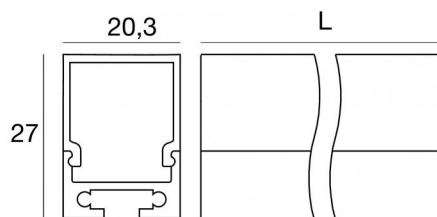

Modular
83137

| Technical data | |
|--|-----------------------|
| Type | Profile |
| Installation position | Wall lights - Ceiling |
| Installation environment | Indoor |
| Glow wire test | No |
| Direct mounting on normally flammable surfaces | Yes |
| CE | Yes |
| Dimmable article | No |
| Directional | No |
| Tilting | No |
| Walk-over | No |
| Drive-over | No |
| Cable included | No |
| Resin potting | No |
| Modularity | Modular |

LUNO_20/27 | Profiles | Accessories
83137

Bracket
L=9mm, H=8.8mm, D=21.8mm.
Material:Iron, colour:translucent, processing:Washing.

Code
98931

Diffuser
Material:PC, colour:black.

Finish
Black **Code**
83138