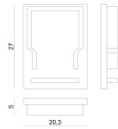

LUNO_20/27 | Profiles | Accessories
83137

Bracket
L=9mm, H=8.8mm, D=21.8mm.
Material:Iron, colour:translucent, processing:Washing.

Code
98931

Diffuser
Material:PC, colour:black.

Finish
Black **Code**
83138