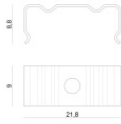

Modular
83137

Components

| | | | |
|--|---|--|-------------------------------------|
|  |  | <p>Ribbon Hi-Flux 60 Leds/m - LED Strip topLED 60 W DC 24 V 12 W/m 1176.4 Lm/m</p> | <p>Code <u>99612</u></p> |
|  |  | <p>Ribbon Hi-Flux 60 Leds/m</p> | <p>Code <u>99610</u></p> |
|   |  | <p>Ribbon Plus 140 Hi-flux LEDs/m</p> | <p>Code <u>81956</u></p> |
|   |  | <p>Ribbon Plus 140 Hi-flux LEDs/m</p> | <p>Code <u>81957</u></p> |
|   |  | <p>Ribbon Plus 140 Hi-flux LEDs/m</p> | <p>Code <u>81958</u></p> |
|  |  | <p>Ribbon 120 LEDs/m - LED Strip topLED 48 W DC 24 V 9.6 W/m 1074.8 Lm/m</p> | <p>Code <u>83657</u></p> |
|  |  | <p>Ribbon 120 LEDs/m - LED Strip topLED 48 W DC 24 V 9.6 W/m 1056 Lm/m</p> | <p>Code <u>83659</u></p> |
|  |  | <p>Ribbon 120 LEDs/m - LED Strip topLED 48 W DC 24 V 9.6 W/m 1142 Lm/m</p> | <p>Code <u>83658</u></p> |

LUNO_20/27 | Profiles | Accessories
83137

Bracket
L=9mm, H=8.8mm, D=21.8mm.
Material:Iron, colour:translucent, processing:Washing.

Code
98931

Diffuser
Material:PC, colour:black.

Finish
Black **Code**
83138