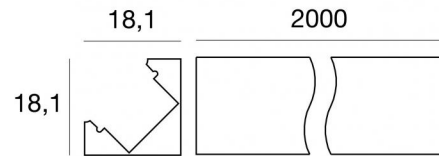

Modular  
83131

Technical data	
Type	Profile
Installation position	Wall lights - Ceiling
Installation environment	Indoor
Glow wire test	No
Direct mounting on normally flammable surfaces	Yes
CE	Yes
Dimmable article	No
Directional	No
Tilting	No
Walk-over	No
Drive-over	No
Cable included	No
Resin potting	No
Modularity	Modular