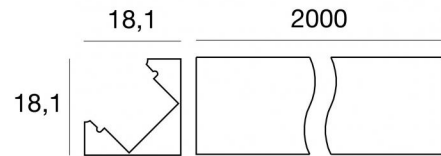

Modular
83131

Technical data	
Type	Profiles
Installation position	Wall lights - Ceiling
Installation environment	Indoor
Glow wire test	No
Direct mounting on normally flammable surfaces	Yes
CE	Yes
Dimmable article	No
Directional	No
Tilting	No
Walk-over	No
Drive-over	No
Cable included	No
Resin potting	No
Modularity	Modular