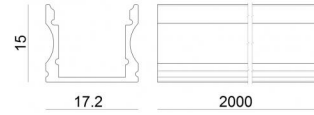

Modular
83130

Technical data	
Installation position	Wall lights - Ceiling
Installation environment	Indoor
Glow wire test	No
Direct mounting on normally flammable surfaces	Yes
CE	Yes
Dimmable article	No
Directional	No
Tilting	No
Walk-over	No
Drive-over	No
Cable included	No
Resin potting	No
Modularity	Modular