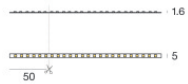

Ribbon Slim 120 LEDs/m

Code
84221

		Diffuser	Code
			98941
		Diffuser	Code
			98942
		Diffuser - Opaline Diffuser	Code
			98943
		Diffuser Material:PC, colour:black.	Finish Black Code 83132
		Bracket - Mounting bracket L=19mm, H=8mm, D=9mm. Material:Iron, colour:zinc, processing:Washing.	Code 98944
		Anti-glare Anti-glare Type: eyelid. Material:Aluminium 6060, colour:Anodised Aluminum, processing:20 µm anodizing.	Finish Code 98778