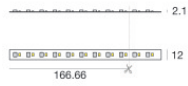

Modular
83130

Components

Ribbon RGBW 54 LEDs/m - LED Strip | topLED 67.5 W DC 48 V | 13.5 W/m

Code
84198