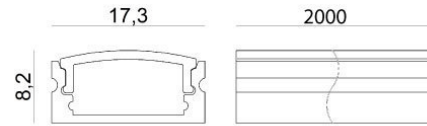

Modular
83129

Technical data	
Installation position	Wall lights - Ceiling
Installation environment	Indoor
Glow wire test	No
Direct mounting on normally flammable surfaces	Yes
CE	Yes
Dimmable article	No
Directional	No
Tilting	No
Walk-over	No
Drive-over	No
Cable included	No
Resin potting	No
Modularity	Modular

Finishing casing	
Material	Aluminium
Colour	Anodised Black
Processing	Anodisation

Modular
83129

Components

		<p>Dropper RGB 60 LEDs/m - LED Strip topLED 72 W DC 24 V 14.4 W/m</p>	<p>Code <u>98025</u></p>
		<p>Ribbon Basic 60 LEDs/m - LED Strip topLED 24 W DC 24 V 4.8 W/m 570.2 Lm/m</p>	<p>Code <u>98012</u></p>
		<p>Ribbon Basic 60 LEDs/m - LED Strip topLED 24 W DC 24 V 4.8 W/m 540 Lm/m</p>	<p>Code <u>98011</u></p>
		<p>Ribbon 120 LEDs/m - LED Strip topLED 60 W DC 24 V 12 W/m 1367.8 Lm/m</p>	<p>Code <u>98077</u></p>
		<p>Ribbon 120 LEDs/m - LED Strip topLED 60 W DC 24 V 12 W/m 1236 Lm/m</p>	<p>Code <u>98078</u></p>
		<p>Ribbon RGB 60 LEDs/m - LED Strip topLED 72 W DC 24 V 14.4 W/m</p>	<p>Code <u>98017</u></p>
		<p>Ribbon 240 LEDs/m</p>	<p>Code <u>98083</u></p>
		<p>Ribbon 240 LEDs/m - LED Strip topLED 96 W DC 24 V 19.2 W/m 1537.8 Lm/m</p>	<p>Code <u>98084</u></p>

		<p>Bracket - Mounting bracket L=19mm, H=8mm, D=9mm. Material:Iron, colour:zinc, processing:Washing.</p>	<p>Code 98944</p>
		<p>Closing cap - Closing cap Material:PC, colour:white.</p>	<p>Code 98892</p>
		<p>Closing cap Material:PC, colour:black.</p>	<p>Code 83133</p>
		<p>Diffuser</p>	<p>Code 98941</p>
		<p>Diffuser</p>	<p>Code 98942</p>
		<p>Diffuser - Opaline Diffuser</p>	<p>Code 98943</p>
		<p>Diffuser Material:PC, colour:black.</p>	<p>Finish Black Code 83132</p>