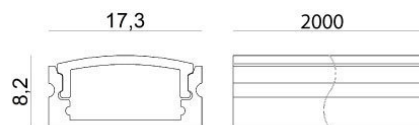

Modular  
83129

Technical data	
Type	Profiles
Installation position	Wall lights - Ceiling
Installation environment	Indoor
Glow wire test	No
Direct mounting on normally flammable surfaces	Yes
CE	Yes
Dimmable article	No
Directional	No
Tilting	No
Walk-over	No
Drive-over	No
Cable included	No
Resin potting	No
Modularity	Modular