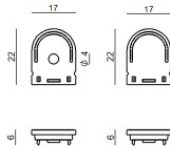

Closing cap  
Material:ABS Plastic, colour:black.

**Code**  
C-V400030

Closing cap  
Material:plastic, colour:grey.

**Code**  
C-V400029

Bracket - Mounting bracket  
L=19mm, H=8mm, D=9mm.  
Material:Iron, colour:zinc, processing:Washing.