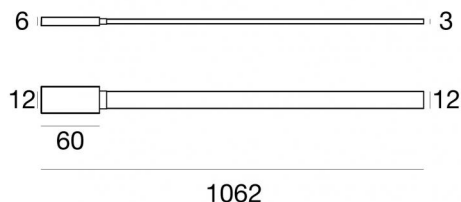

Ink system_L

Systems - Lines | topLED 0 W DC | CRI 90
82946W00

Technical data	
Construction year	2020
Type	Cabled - -
Installation position	Cable
Installation environment	Indoor
Light Source	LED
Circuit structure	topLED
Optics	Diffused
Light emission direction	downward
Nominal power	0 W DC
Frequency	50-60 Hz
CCT / Tone	3000 K
Colour rendering index	90 Ra
C.C. / C.V.	CV
Safety class	3
IP	IP40
Glow wire test	650°
Direct mounting on normally flammable surfaces	Yes
CE	Yes
Driver included	No
Dimmable article	DALI - 1-10V - PUSH DIM
Directional	No
Tilting	No
Walk-over	No
Drive-over	No
Cable included	No
Resin potting	Yes
Type of light emission	Single emission
Net weight	0.111 Kg
Electrostatic discharge protection	No
Surge protection	No

Finishing casing	
Material	PU
Colour	white

Finishing mounting frame	
Material	PC
Colour	black RAL 9005
Processing	Coating

		<p>Cable Type of cable power cable; Length 5000 mm; insulation double; section 1.5 mm²; cable gland: no; colors: black - red.</p>	<p>Code <u>81410</u></p>
		<p>Cable Type of cable power cable; Length 10000 mm; insulation double; section 1.5 mm²; cable gland: no; colors: black - red.</p>	<p>Code <u>81411</u></p>
		<p>Cable Type of cable power cable; Length 1000 mm; insulation double; section 1.5 mm²; cable gland: no; colors: black - red.</p>	<p>Code <u>84016</u></p>
		<p>Profile - Kit 5 x Material:Aluminium, colour:5G 9005 Black, processing:Coating.</p>	<p>Code <u>81426</u></p>
		<p>Profile - Kit 2 x Material:Aluminium, colour:5G 9005 Black, processing:Coating.</p>	<p>Code <u>81430</u></p>
		<p>Cable cover Material:PC, processing:Coating.</p>	<p>Code <u>81424</u></p>
		<p>Junction Type linear. Material:PC, processing:Coating.</p>	<p>Code <u>81418</u></p>
		<p>Junction - Electrified black L connector Type linear. Material:PC, processing:Coating.</p>	<p>Code <u>81419</u></p>

Cable
Length 1000 mm; colors: black.

Code
83446
