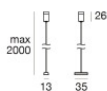

Cables for suspension
Material:Aluminium, processing:Coating.

Code
81425