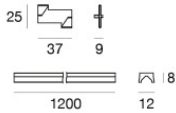

Profile
Material:Aluminium, processing:Coating.

Code
84010