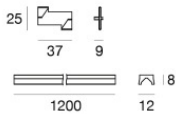

Ink system_L

Systems - Lines | topLED 0 W DC | CRI 90
82946W00

Technical data	
Construction year	2020
Type	Cabled - -
Installation position	Cable
Installation environment	Indoor
Light Source	LED
Circuit structure	topLED
Optics	Diffused
Light emission direction	downward
Nominal power	0 W DC
Frequency	50-60 Hz
CCT / Tone	3000 K
Colour rendering index	90 Ra
C.C. / C.V.	CV
Safety class	3
IP	IP40
Glow wire test	650°
Direct mounting on normally flammable surfaces	Yes
CE	Yes
Driver included	No
Dimmable article	DALI - 1-10V - PUSH DIM
Directional	No
Tilting	No
Walk-over	No
Drive-over	No
Cable included	No
Resin potting	Yes
Type of light emission	Single emission
Net weight	0.111 Kg
Electrostatic discharge protection	No
Surge protection	No

Junction
Type linear.
Material:PC, processing:Coating.

Code
81420

Closing cap - Electrified black closing plug
Material:PC, processing:Coating.

Code
81421

Profile
Material:Aluminium, processing:Coating.

Code
84010

Profile
Material:Aluminium, processing:Coating.

Code
84011

Bracket - 2X
installation position: wall lights, ceiling.
Material:Aluminium, processing:Coating.

Finish  **Code**
84017

Cable cover - 2X
Material:Iron, processing:Coating.