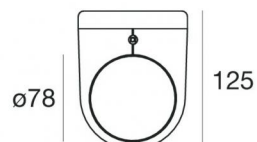

# Vedette\_R Double emission

Wall Lights | arrayLED 0 W DC - 30 W AC | CRI 80  
82821N00

| Technical data                                 |                     |
|--|---------------------|
| Type   | Surface             |
| Installation position                          | Wall lights         |
| Installation environment                       | Outdoor             |
| Light Source                                   | LED                 |
| Circuit structure                              | arrayLED            |
| Optics   | Double Diffused     |
| Light emission direction                       | downward and upward |
| Nominal power                                  | 0 W DC              |
| Total Power                                    | 30 W                |
| Nominal input voltage                          | 220 - 240 V AC      |
| Input voltage range                            | 198 - 264 V AC      |
| CCT / Tone                                     | 4000 K              |
| Colour rendering index                         | 80 Ra               |
| C.C. / C.V.                                    | AC                  |
| Safety class                                   | 1                   |
| IP   | IP65                |
| IK   | IK06                |
| Glow wire test                                 | 850°                |
| Direct mounting on normally flammable surfaces | Yes                 |
| CE   | Yes                 |
| Driver included                                | Driver              |
| Dimmable article                               | No                  |
| Directional                                    | No                  |
| Tilting  | No                  |
| Walk-over                                      | No                  |
| Drive-over                                     | No                  |
| Cable included                                 | Yes                 |
| Cable length                                   | 1 m                 |
| Resin potting                                  | No                  |
| Type of light emission                         | Double emission     |
| Net weight                                     | 1.75 Kg             |
| Electrostatic discharge protection             | Yes                 |
| Surge protection                               | 1 KV                |
| Product technological characteristics          | Acquastop - TVS     |