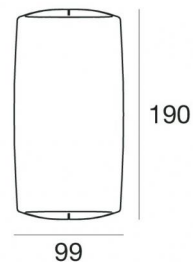

# Vedette\_R Double emission

Wall Lights | arrayLED 0 W DC - 30 W AC | CRI 80  
82821N00

| Technical data                                 |                     |
|--|---------------------|
| Type   | Surface             |
| Installation position                          | Wall lights         |
| Installation environment                       | Outdoor             |
| Light Source                                   | LED                 |
| Circuit structure                              | arrayLED            |
| Optics   | Double Diffused     |
| Light emission direction                       | downward and upward |
| Nominal power                                  | 0 W DC              |
| Total Power                                    | 30 W                |
| Nominal input voltage                          | 220 - 240 V AC      |
| Input voltage range                            | 198 - 264 V AC      |
| CCT / Tone                                     | 4000 K              |
| Colour rendering index                         | 80 Ra               |
| C.C. / C.V.                                    | AC                  |
| Safety class                                   | 1                   |
| IP   | IP65                |
| IK   | IK06                |
| Glow wire test                                 | 850°                |
| Direct mounting on normally flammable surfaces | Yes                 |
| CE   | Yes                 |
| Driver included                                | Driver              |
| Dimmable article                               | No                  |
| Directional                                    | No                  |
| Tilting  | No                  |
| Walk-over                                      | No                  |
| Drive-over                                     | No                  |
| Cable included                                 | Yes                 |
| Cable length                                   | 1 m                 |
| Resin potting                                  | No                  |
| Type of light emission                         | Double emission     |
| Net weight                                     | 1.75 Kg             |
| Electrostatic discharge protection             | Yes                 |
| Surge protection                               | 1 KV                |
| Product technological characteristics          | Acquastop - TVS     |