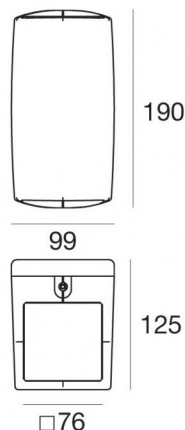

# Vedette\_Q Single emission

Wall Lights | arrayLED 0 W DC - 15.5 W AC | CRI 80  
82804W00

| Technical data                                 |                 |
|--|-----------------|
| Type   | Surface         |
| Installation position                          | Wall lights     |
| Installation environment                       | Outdoor         |
| Light Source                                   | LED             |
| Circuit structure                              | arrayLED        |
| Optics   | Diffused        |
| Light emission direction                       | downward        |
| Nominal power                                  | 0 W DC          |
| Total Power                                    | 15.5 W          |
| Nominal input voltage                          | 220 - 240 V AC  |
| Input voltage range                            | 198 - 264 V AC  |
| CCT / Tone                                     | 3000 K          |
| Colour rendering index                         | 80 Ra           |
| C.C. / C.V.                                    | AC              |
| Safety class                                   | 1               |
| IP   | IP66            |
| IK   | IK06            |
| Glow wire test                                 | 850°            |
| Direct mounting on normally flammable surfaces | Yes             |
| CE   | Yes             |
| Driver included                                | Driver          |
| Dimmable article                               | No              |
| Directional                                    | No              |
| Tilting  | No              |
| Walk-over                                      | No              |
| Drive-over                                     | No              |
| Cable included                                 | Yes             |
| Cable length                                   | 1 m             |
| Resin potting                                  | Yes             |
| Type of light emission                         | Single emission |
| Net weight                                     | 1.75 Kg         |
| Electrostatic discharge protection             | Yes             |
| Surge protection                               | 1 KV            |
| Product technological characteristics          | Acquastop       |