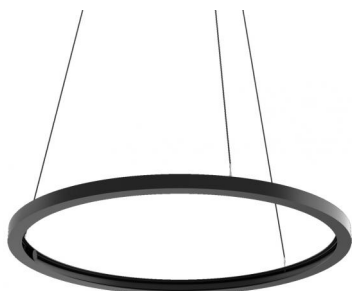

Pendant Luminaires
82756

Technical data

Type	Surface
Installation position	Ceiling
Installation environment	Indoor
Safety class	3
IP	IP20
Glow wire test	No
Direct mounting on normally flammable surfaces	Yes
CE	Yes
Dimmable article	No
Directional	No
Tilting	No
Walk-over	No
Drive-over	No
Cable included	Yes
Cable length	4.85 m
Resin potting	No
Net weight	5.5 Kg

Finishing casing

Material	Aluminium 6060
Colour	Black
Processing	Powder coating

Cables Electrification

Cable connector	No
-----------------	----

Cables Pendant Luminaires

Max cable length	5000 mm
------------------	---------

Suspensions - Fixing kit
Material:Aluminium 6026, colour:Black, processing:Powder coating.

Code
64670

Ceiling rose - On/Off
Driver included: Yes; Power Supply Management Protocol: On/off; Maximum power: 75W.
Material:Iron, colour:Black, processing:Powder coating.