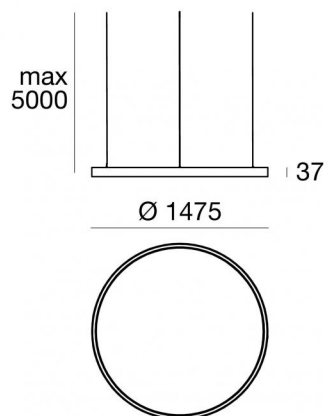

Pendant Luminaires
82756

Technical data

Type	Surface
Installation position	Ceiling
Installation environment	Indoor
Safety class	3
IP	IP20
Glow wire test	No
Direct mounting on normally flammable surfaces	Yes
CE	Yes
Dimmable article	No
Directional	No
Tilting	No
Walk-over	No
Drive-over	No
Cable included	Yes
Cable length	4.85 m
Resin potting	No
Net weight	5.5 Kg

Finishing casing

Material	Aluminium 6060
Colour	Black
Processing	Powder coating

Cables Electrification

Cable connector	No
-----------------	----

Cables Pendant Luminaires

Max cable length	5000 mm
------------------	---------