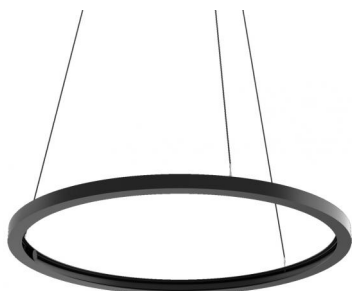

# Tour\_Track

Pendant Luminaires  
82755

Technical data	
Type	Surface
Installation position	Ceiling
Installation environment	Indoor
Safety class	3
IP	IP20
Glow wire test	No
Direct mounting on normally flammable surfaces	Yes
CE	Yes
Dimmable article	No
Directional	No
Tilting	No
Walk-over	No
Drive-over	No
Cable included	Yes
Cable length	4.85 m
Resin potting	No
Net weight	3.5 Kg

Finishing casing	
Material	Aluminium 6060
Colour	Black
Processing	Powder coating

Cables Pendant Luminaires	
Max cable length	5000 mm

Cables Electrification	
Cable connector	No

Pendant Luminaires  
82755

Suspensions - Fixing kit  
Material:Aluminium 6026, colour:Black, processing:Powder coating.

**Code**  
64670

Ceiling rose - On/Off  
Driver included: Yes; Power Supply Management Protocol: On/off; Maximum power: 75W.  
Material:Iron, colour:Black, processing:Powder coating.