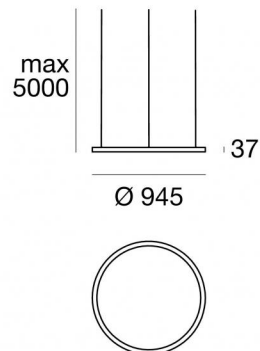

# Tour\_Track

Pendant Luminaires  
82755

Technical data	
Type	Surface
Installation position	Ceiling
Installation environment	Indoor
Safety class	3
IP	IP20
Glow wire test	No
Direct mounting on normally flammable surfaces	Yes
CE	Yes
Dimmable article	No
Directional	No
Tilting	No
Walk-over	No
Drive-over	No
Cable included	Yes
Cable length	4.85 m
Resin potting	No
Net weight	3.5 Kg

Finishing casing	
Material	Aluminium 6060
Colour	Black
Processing	Powder coating

Cables Pendant Luminaires	
Max cable length	5000 mm

Cables Electrification	
Cable connector	No

Pendant Luminaires  
82755