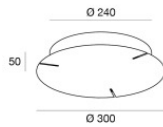

Ceiling rose - On/Off
Driver included: Yes; Power Supply Management Protocol: On/off; Maximum power: 75W.
Material:Iron, colour:Black, processing:Powder coating.

Code
63783