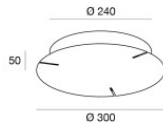

Ceiling rose - On/Off
Driver included: Yes; Power Supply Management Protocol: On/off; Maximum power: 200W.
Material:Iron, colour:Black, processing:Powder coating.

Code
63773