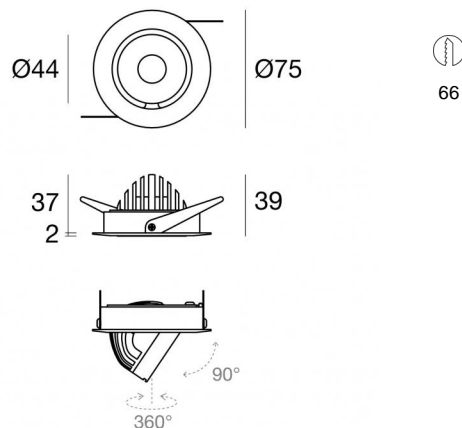

Downlights | x powerLED 0 W DC 350 mA | CRI 90
82740W60

Technical data

Type	Encasement with flange
Installation position	Ceiling
Installation environment	Indoor
Light Source	LED
Circuit structure	powerLED
Optics	Wide Flood
Light emission direction	downward
Nominal power	0 W DC
Input voltage range	350mA
CCT / Tone	3000 K
Colour rendering index	90 Ra
C.C. / C.V.	CC
Safety class	3
IP	IP20
Glow wire test	850°
Direct mounting on normally flammable surfaces	Yes
CE	Yes
Driver included	No
Dimmable article	DALI - 1-10V
Directional	Extractable
total angle (vertical plane)	90 °
total angle (horizontal plane)	360 °
Tilting	No
Walk-over	No
Drive-over	No
Cable included	Yes
Cable length	0.2 m
Resin potting	No
Type of light emission	Single emission
Net weight	0.1 Kg
Electrostatic discharge protection	No
Surge protection	No