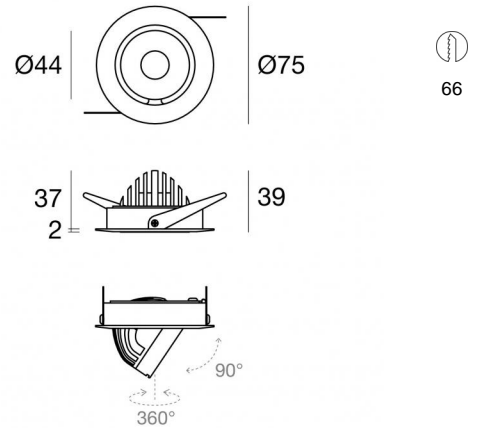

## Technical data

Type	Encasement with flange
Installation position	Ceiling
Installation environment	Indoor
Light Source	LED
Circuit structure	powerLED
Optics	Adjustable Focus
Light emission direction	downward
Nominal power	0 W DC
Input voltage range	350mA
CCT / Tone	2700 K
Colour rendering index	90 Ra
C.C. / C.V.	CC
Safety class	3
IP	IP20
Glow wire test	850°
Direct mounting on normally flammable surfaces	Yes
CE	Yes
Driver included	No
Dimmable article	DALI - 1-10V
Directional	Extractable
total angle (vertical plane)	90 °
total angle (horizontal plane)	360 °
Tilting	No
Walk-over	No
Drive-over	No
Cable included	Yes
Cable length	0.2 m
Resin potting	No
Type of light emission	Single emission
Net weight	0.1 Kg
Electrostatic discharge protection	No
Surge protection	No