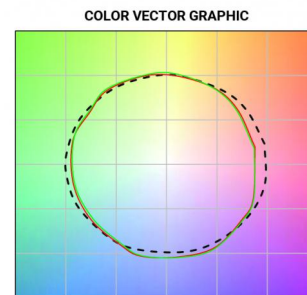

Alcor_R2 Blade

Uplights | 198-264 V | 2 x powerLED 8 W DC - 9 W AC | CRI 80 | Base
82640M12

Double emission uplights for outdoor application. The super warm white LED light source with a radial bi-directional emission light distribution is composed of 2 powerled LEDs with CCT of 2700 K and a CRI 80; the source luminous flux is 980 lm, with a 122.5 lm/W nominal luminous efficacy.

The diffuser is made of extra clear glass - tempered with a sandblasting treatment. The ingress protection degree is IP67; the total weight is of 1.32 kg.

The total absorbed power is 9 W. The power supply cable is included and features a 1 m length.

The device features protection class I and can be floor-mounted with an outer casing, code 84900(for concrete or masonry).

Compliant with the EN 60598-1 standard and its specific provisions.

Energy efficiency class

This product contains 2 light sources of energy efficiency class E.

Illuminotechnical Features

Light Output Ratio (LOR)	19 %
Source lumens	980 lm
Delivered lumens	189 lm
Consumption	9 W
Luminaire efficacy	21 lm/W
Colour temperature	2700 K
Standard Deviation of Colour Matching	3 Step MacAdam
Colour rendering index	80 Ra
Black Body Locus	On

Standard Operating Ambient Temperature	-20 / +50°C
Ordinary temperature on the glass	50°C

LED Life / Failure Ratio

L70 B10 C0 247450h (at Tj 60 Ta 25)

OPTICAL

C0/C180 optics	180°
Light distribution symmetry	Symmetrical