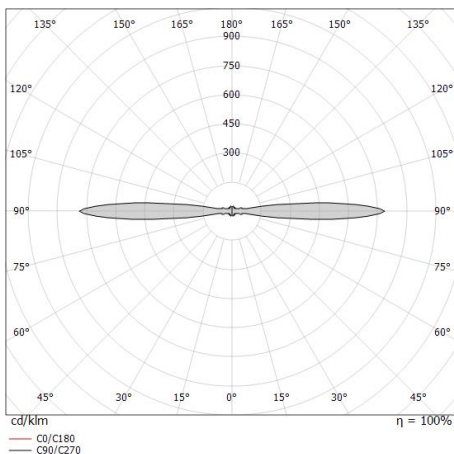

Alcor_R2 Blade

Uplights | 198-264 V | 2 x powerLED 8 W DC - 9 W AC | CRI 80 | Base
82640M12

Double emission uplights for outdoor application. The super warm white LED light source with a radial bi-directional emission light distribution is composed of 2 powerled LEDs with CCT of 2700 K and a CRI 80; the source luminous flux is 980 lm, with a 122.5 lm/W nominal luminous efficacy.

The diffuser is made of extra clear glass - tempered with a sandblasting treatment. The ingress protection degree is IP67; the total weight is of 1.32 kg.

The total absorbed power is 9 W. The power supply cable is included and features a 1 m length.

The device features protection class I and can be floor-mounted with an outer casing, code 84900(for concrete or masonry).

Compliant with the EN 60598-1 standard and its specific provisions.

Energy efficiency class

This product contains 2 light sources of energy efficiency class E.

Illuminotechnical Features

Light Output Ratio (LOR)	19 %
Source lumens	980 lm
Delivered lumens	189 lm
Consumption	9 W
Luminaire efficacy	21 lm/W
Colour temperature	2700 K
Standard Deviation of Colour Matching	3 Step MacAdam
Colour rendering index	80 Ra
Black Body Locus	On

Standard Operating Ambient Temperature	-20 / +50°C
Ordinary temperature on the glass	50°C

LED Life / Failure Ratio

L70 B10 C0 247450h (at Tj 60 Ta 25)

OPTICAL

C0/C180 optics	180°
Light distribution symmetry	Symmetrical