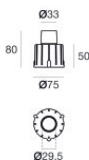

Suelo_R Pro

Uplights | x powerLED 0 W DC 24 V | CRI 80
82532N30

Technical data	
Type	Drive Over
Installation position	Floor
Installation environment	Outdoor
Light Source	LED
Circuit structure	powerLED
Optics	Flood
Light emission direction	upward
Nominal power	0 W DC
Input voltage range	24 V
CCT / Tone	4000 K
Colour rendering index	80 Ra
C.C. / C.V.	CV
Safety class	3
IP	IP68
Installation limitations	Not for underwater use
IK	IK09
Glow wire test	850°
Direct mounting on normally flammable surfaces	Yes
CE	Yes
Driver included	No
C.V. - C.C. Converter	Converter 24V included
Dimmable article	DALI - 1-10V
Directional	No
Tilting	No
Walk-over	Yes
Drive-over	2500 Kg
Cable included	Yes
Cable length	1 m
Resin potting	Yes
Type of light emission	Single emission
Net weight	0.15 Kg
Electrostatic discharge protection	No
Surge protection	No
Optics technology	Honey comb - Set-back low glare optics
Product technological characteristics	Acquastop - TVS

Finishing casing	
Material	Aluminium 6026
Colour	Anodised Aluminum
Processing	20 µm anodizing
Finishing flange	
Material	OT58 brass
Colour	Raw Brass
Cables Electrification	
Cable connector	No

Suelo_R Pro | Uplights | Accessories
82532N30

Outer casing

installation position: floor, land; type of installation: masonry L=75mm, H=80mm, D=75mm.
Material:ABS Plastic, colour:black.

Code

99684