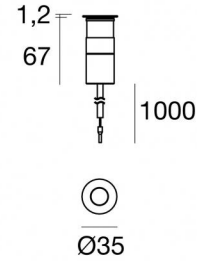

Suelo_R Pro

Uplights | x powerLED 0 W DC 24 V | CRI 80
82532N30

Technical data	
Type	Drive Over
Installation position	Floor
Installation environment	Outdoor
Light Source	LED
Circuit structure	powerLED
Optics	Flood
Light emission direction	upward
Nominal power	0 W DC
Input voltage range	24 V
CCT / Tone	4000 K
Colour rendering index	80 Ra
C.C. / C.V.	CV
Safety class	3
IP	IP68
Installation limitations	Not for underwater use
IK	IK09
Glow wire test	850°
Direct mounting on normally flammable surfaces	Yes
CE	Yes
Driver included	No
C.V. - C.C. Converter	Converter 24V included
Dimmable article	DALI - 1-10V
Directional	No
Tilting	No
Walk-over	Yes
Drive-over	2500 Kg
Cable included	Yes
Cable length	1 m
Resin potting	Yes
Type of light emission	Single emission
Net weight	0.15 Kg
Electrostatic discharge protection	No
Surge protection	No
Optics technology	Honey comb - Set-back low glare optics
Product technological characteristics	Acquastop - TVS

Finishing casing	
Material	Aluminium 6026
Colour	Anodised Aluminum
Processing	20 µm anodizing
Finishing flange	
Material	OT58 brass
Colour	Raw Brass
Cables Electrification	
Cable connector	No

Suelo_R Pro | Uplights | Accessories
82532N30

Outer casing

installation position: floor, land; type of installation: masonry L=75mm, H=80mm, D=75mm.
Material:ABS Plastic, colour:black.

Code

99684