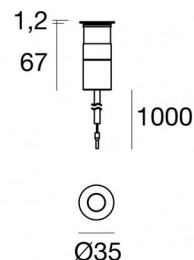

Suelo_R Pro

Uplights | x powerLED 0 W DC 24 V | CRI 80
82532M30

Technical data	
Type	Drive Over
Installation position	Floor
Installation environment	Outdoor
Light Source	LED
Circuit structure	powerLED
Optics	Flood
Light emission direction	upward
Nominal power	0 W DC
Input voltage range	24 V
CCT / Tone	2700 K
Colour rendering index	80 Ra
C.C. / C.V.	CV
Safety class	3
IP	IP68
Installation limitations	Not for underwater use
IK	IK09
Glow wire test	850°
Direct mounting on normally flammable surfaces	Yes
CE	Yes
Driver included	No
C.V. - C.C. Converter	Converter 24V included
Dimmable article	DALI - 1-10V
Directional	No
Tilting	No
Walk-over	Yes
Drive-over	2500 Kg
Cable included	Yes
Cable length	1 m
Resin potting	Yes
Type of light emission	Single emission
Net weight	0.15 Kg
Electrostatic discharge protection	No
Surge protection	No
Optics technology	Honey comb - Set-back low glare optics
Product technological characteristics	Acquastop - TVS

Finishing casing	
Material	Aluminium 6026
Colour	Anodised Aluminum
Processing	20 µm anodizing
Finishing flange	
Material	OT58 brass
Colour	Raw Brass
Cables Electrification	
Cable connector	No

Suelo_R Pro | Uplights | Accessories
82532M30

Outer casing

installation position: floor, land; type of installation: masonry L=75mm, H=80mm, D=75mm.
Material:ABS Plastic, colour:black.

Code

99684