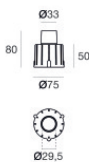

Suelo_R Pro

Uplights | x powerLED 0 W DC 24 V | CRI 80
82532M30

Technical data	
Type	Drive Over
Installation position	Floor
Installation environment	Outdoor
Light Source	LED
Circuit structure	powerLED
Optics	Flood
Light emission direction	upward
Nominal power	0 W DC
Input voltage range	24 V
CCT / Tone	2700 K
Colour rendering index	80 Ra
C.C. / C.V.	CV
Safety class	3
IP	IP68
Installation limitations	Not for underwater use
IK	IK09
Glow wire test	850°
Direct mounting on normally flammable surfaces	Yes
CE	Yes
Driver included	No
C.V. - C.C. Converter	Converter 24V included
Dimmable article	DALI - 1-10V
Directional	No
Tilting	No
Walk-over	Yes
Drive-over	2500 Kg
Cable included	Yes
Cable length	1 m
Resin potting	Yes
Type of light emission	Single emission
Net weight	0.15 Kg
Electrostatic discharge protection	No
Surge protection	No
Optics technology	Honey comb - Set-back low glare optics
Product technological characteristics	Acquastop - TVS

Finishing casing	
Material	Aluminium 6026
Colour	Anodised Aluminum
Processing	20 µm anodizing
Finishing flange	
Material	OT58 brass
Colour	Raw Brass
Cables Electrification	
Cable connector	No

Suelo_R Pro | Uplights | Accessories
82532M30

Outer casing

installation position: floor, land; type of installation: masonry L=75mm, H=80mm, D=75mm.
Material:ABS Plastic, colour:black.

Code

99684