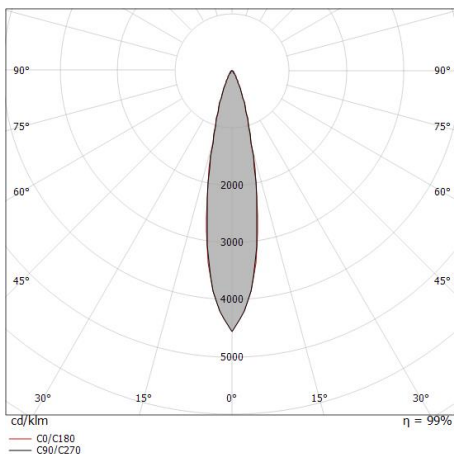

### Illuminotechnical Features

Light Output Ratio (LOR)	63 %
Source lumens	249 lm
Delivered lumens	158 lm
Consumption	2,5 W
Luminaire efficacy	79 lm/W
Colour temperature	3000 K
Standard Deviation of Colour Matching	1.5 Step
Colour rendering index	80 Ra
Standard Operating Ambient Temperature	-20 / +50°C
Ordinary temperature on the glass	40°C

### LED Life / Failure Ratio

L70 B10 C0 361980h (at Tj 60 Ta 25 )

### UGR

UGR axial	19.1
UGR transversal	19.2
X=4H   Y=8H	S=0.25H
Reflection factor	70/50/20

### OPTICAL

C0/C180 optics	22°
Light distribution simmetry	Symmetrical

Distance [m]	Cone diameter [m]	E(0°)	E(C90)	E(C0)
0.5	0.19 0.19	2866	1370	1363
1.0	0.38 0.39	716	343	341
1.5	0.57 0.58	318	152	151
2.0	0.76 0.76	179	86	85
2.5	0.95 0.97	115	55	55
3.0	1.14 1.17	80	38	38