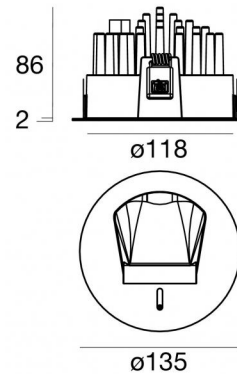

Downlights | x powerLEDs 0 W DC 500 mA | CRI 90
82470N07

121

Technical data	
Type	Encasement with flange
Installation position	Ceiling
Installation environment	Indoor
Light Source	LED
Circuit structure	powerLEDs
Optics	Adjustable Wall Washer
Light emission direction	downward
Nominal power	0 W DC
Input voltage range	500mA
CCT / Tone	4000 K
Colour rendering index	90 Ra
C.C. / C.V.	CC
Safety class	3
IP	IP20
Glow wire test	850°
Direct mounting on normally flammable surfaces	Yes
CE	Yes
Driver included	No
Dimmable article	DALI - 1-10V
Directional	No
Tilting	No
Walk-over	No
Drive-over	No
Cable included	No
Resin potting	No
Type of light emission	Single emission
Net weight	0.36 Kg
Electrostatic discharge protection	No
Surge protection	No

Finishing casing	
Material	Die-cast Aluminium EN AB - 46100
Colour	Black
Processing	Powder coating
Finishing radiator	
Material	Die-cast Aluminium EN AB - 46100
Processing	Tumbling