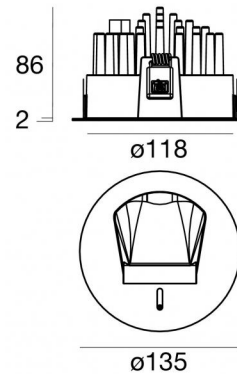

Downlights | x powerLEDs 0 W DC 500 mA | CRI 90
82469M07

121

Technical data	
Type	Encasement with flange
Installation position	Ceiling
Installation environment	Indoor
Light Source	LED
Circuit structure	powerLEDs
Optics	Adjustable Wall Washer
Light emission direction	downward
Nominal power	0 W DC
Input voltage range	500mA
CCT / Tone	2700 K
Colour rendering index	90 Ra
C.C. / C.V.	CC
Safety class	3
IP	IP20
Glow wire test	850°
Direct mounting on normally flammable surfaces	Yes
CE	Yes
Driver included	No
Dimmable article	DALI - 1-10V
Directional	No
Tilting	No
Walk-over	No
Drive-over	No
Cable included	No
Resin potting	No
Type of light emission	Single emission
Net weight	0.36 Kg
Electrostatic discharge protection	No
Surge protection	No

Finishing casing	
Material	Die-cast Aluminium EN AB - 46100
Colour	White
Processing	Powder coating
Finishing radiator	
Material	Die-cast Aluminium EN AB - 46100
Processing	Tumbling