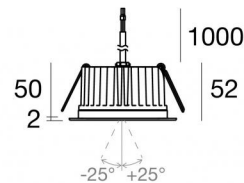

Downlights | arrayLED 0 W DC 220 mA | CRI 80
82452M30

86

Ø97

Technical data

Type	Encasement with flange
Installation position	Ceiling
Installation environment	Outdoor
Light Source	LED
Circuit structure	arrayLED
Optics	Flood
Light emission direction	downward
Nominal power	0 W DC
Input voltage range	220mA
CCT / Tone	2700 K
Colour rendering index	80 Ra
C.C. / C.V.	CC
Safety class	3
IP	IP67
IK	IK10
Glow wire test	850°
Direct mounting on normally flammable surfaces	Yes
CE	Yes
Driver included	No
Dimmable article	DALI - 1-10V
Directional	No
Tilting	Yes
total angle (vertical plane)	50 °
Walk-over	No
Drive-over	No
Cable included	Yes
Cable length	1 m
Resin potting	Yes
Type of light emission	Single emission
Net weight	0.5 Kg
Electrostatic discharge protection	No
Surge protection	No
Optics technology	Honey comb
Product technological characteristics	Acquastop

Finishing flange

Material	AISI 316L steel
Colour	steel
Processing	Brushing

Cables Electrification

Cable connector	No
-----------------	----

Outer casing - (to be completed with universal grill 99750)
installation position: ceiling; type of installation: masonry L=290mm, H=125mm, D=190mm

Code
99749

Accessories for outer casings - Universal grille for outer casing 99749

Code
99750

Outer casing
installation position: ceiling; type of installation: masonry L=200mm, H=113mm, D=137mm.
Material:polypropylene, colour:white.

Code
89373

Outer casing
installation position: ceiling; type of installation: masonry L=370mm, H=120mm, D=200mm.
Material:polypropylene, colour:white.

Code
89374