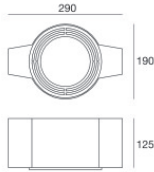

Downlights | arrayLED 0 W DC 220 mA | CRI 80
82452M30

86

Ø97

Technical data

Type	Encasement with flange
Installation position	Ceiling
Installation environment	Outdoor
Light Source	LED
Circuit structure	arrayLED
Optics	Flood
Light emission direction	downward
Nominal power	0 W DC
Input voltage range	220mA
CCT / Tone	2700 K
Colour rendering index	80 Ra
C.C. / C.V.	CC
Safety class	3
IP	IP67
IK	IK10
Glow wire test	850°
Direct mounting on normally flammable surfaces	Yes
CE	Yes
Driver included	No
Dimmable article	DALI - 1-10V
Directional	No
Tilting	Yes
total angle (vertical plane)	50 °
Walk-over	No
Drive-over	No
Cable included	Yes
Cable length	1 m
Resin potting	Yes
Type of light emission	Single emission
Net weight	0.5 Kg
Electrostatic discharge protection	No
Surge protection	No
Optics technology	Honey comb
Product technological characteristics	Acquastop

Finishing flange

Material	AISI 316L steel
Colour	steel
Processing	Brushing

Cables Electrification

Cable connector	No
-----------------	----

Outer casing - (to be completed with universal grill 99750)
installation position: ceiling; type of installation: masonry L=290mm, H=125mm, D=190mm

Code
99749

Accessories for outer casings - Universal grille for outer casing 99749

Code
99750

Outer casing
installation position: ceiling; type of installation: masonry L=200mm, H=113mm, D=137mm.
Material:polypropylene, colour:white.

Code
89373

Outer casing
installation position: ceiling; type of installation: masonry L=370mm, H=120mm, D=200mm.
Material:polypropylene, colour:white.

Code
89374