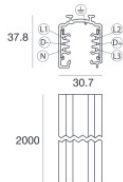

	Tool - Cutter S-9000/T	Code 81005	
		Track - Three-phase Recessed White DALI Track, 1 m (9000-1/W-R) Length: 1000mm; Type of track: Standard. Material:Aluminium, colour:White, processing:Coating.	Finish White Code 80990
		Track - Three-phase Recessed White DALI Track, 2 m (9000-2/W-R) Length: 2000mm; Type of track: Standard. Material:Aluminium, colour:White, processing:Coating.	Finish White Code 80991
		Track - Three-phase Recessed White DALI Track, 3 m (9000-3/W-R) Length: 3000mm; Type of track: Standard. Material:Aluminium, colour:White, processing:Coating.	Finish White Code 80992
		Track - Three-phase Recessed Grey DALI Track, 1 m (9000-1/B-R) Length: 1000mm; Type of track: Standard. Material:Aluminium, colour:Black, processing:Coating.	Finish Black Code 80993
		Track - Three-phase Recessed Black DALI Track, 2 m (9000-1/B-R) Length: 2000mm; Type of track: Standard. Material:Aluminium, colour:Black, processing:Coating.	Finish Black Code 80994
		Track - Three-phase Recessed Black DALI Track, 3 m (9000-3/B-R) Length: 3000mm; Type of track: Standard. Material:Aluminium, colour:Black, processing:Coating.	Finish Black Code 80995
		Track Length: 1000mm; Type of track: Standard. Material:Aluminium, colour:White, processing:Coating.	Finish White Code 83336