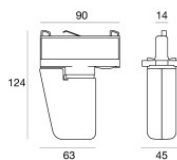

Track
Length: 2000mm; Type of track: Standard.
Material:Aluminium, colour:White, processing:Coating.

Finish	Code
White	83337

Track
Length: 3000mm; Type of track: Standard.
Material:Aluminium, colour:White, processing:Coating.

Finish	Code
White	83338

Track
Length: 1000mm; Type of track: Standard.
Material:Aluminium, colour:Black, processing:Coating.

Finish	Code
Black	83339

Track
Length: 2000mm; Type of track: Standard.
Material:Aluminium, colour:Black, processing:Coating.

Finish	Code
Black	83340

Track
Length: 3000mm; Type of track: Standard.
Material:Aluminium, colour:Black, processing:Coating.

Finish	Code
Black	83341

Electronic accessory - TWIL-DALI controller for devices with DALI protocol installed on three-phase track.
installation position: ceiling L=90mm, H=124mm, D=45mm.
Material:ABS Plastic, colour:black.