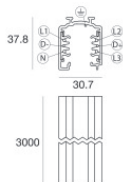

Track
Length: 2000mm; Type of track: Standard.
Material:Aluminium, colour:White, processing:Coating.

Finish	Code
White	83337

Track
Length: 3000mm; Type of track: Standard.
Material:Aluminium, colour:White, processing:Coating.

Finish	Code
White	83338

Track
Length: 1000mm; Type of track: Standard.
Material:Aluminium, colour:Black, processing:Coating.

Finish	Code
Black	83339

Track
Length: 2000mm; Type of track: Standard.
Material:Aluminium, colour:Black, processing:Coating.

Finish	Code
Black	83340

Track
Length: 3000mm; Type of track: Standard.
Material:Aluminium, colour:Black, processing:Coating.

Finish	Code
Black	83341

Electronic accessory - TWIL-DALI controller for devices with DALI protocol installed on three-phase track.
installation position: ceiling L=90mm, H=124mm, D=45mm.
Material:ABS Plastic, colour:black.