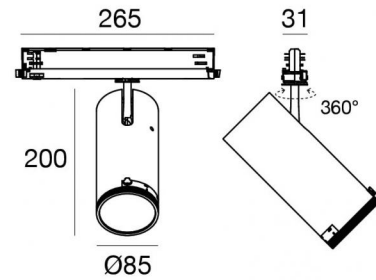

Projectors | arrayLED 0 W DC - 37 W AC | CRI 98
82440M85

Technical data	
Type	Track
Installation position	Ceiling
Installation environment	Indoor
Light Source	LED
Circuit structure	arrayLED
Optics	Adjustable Focus
Light emission direction	frontal
Nominal power	0 W DC
Total Power	37 W
Nominal input voltage	220 - 240 V AC
Input voltage range	176 - 264 V AC
CCT / Tone	2700 K
Colour rendering index	98 Ra
C.C. / C.V.	AC
Safety class	2
IP	IP20
Glow wire test	850°
Direct mounting on normally flammable surfaces	Yes
CE	Yes
Driver included	Driver
Dimmable article	DALI-2 - PUSH DIM
Directional	Swivelling
total angle (vertical plane)	90 °
total angle (horizontal plane)	360 °
Tilting	No
Walk-over	No
Drive-over	No
Cable included	No
Resin potting	No
Type of light emission	Single emission
Net weight	0.92 Kg
Electrostatic discharge protection	Yes
Surge protection	2 KV
Optics technology	Anti - Glare

Finishing casing	
Material	Die-cast Aluminium EN AB - 46100
Colour	White
Processing	Powder coating

Power supply - White Right power supply header (9001/W)
 Material:PC, colour:white.

Code
81033

Power supply - White left power supply header (9002/W)
 Material:PC, colour:white.

Finish	Code
White	81087

Bracket - Black fixing bracket (S-9000/131-B)
L=35mm, H=14mm, D=24mm.
Material:Aluminium, colour:Black, processing:Coating.

Finish	Code
Black	81088

Junction - White electrical junction - internal (9003/W)
Type linear.
Material:PC, colour:white.

Track
Length: 2000mm; Type of track: Standard.
Material:Aluminium, colour:White, processing:Coating.

Finish	Code
White	83337

Track
Length: 3000mm; Type of track: Standard.
Material:Aluminium, colour:White, processing:Coating.