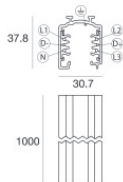

	Tool - Cutter S-9000/T	Code 81005	
		Track - Three-phase Recessed White DALI Track, 1 m (9000-1/W-R) Length: 1000mm; Type of track: Standard. Material:Aluminium, colour:White, processing:Coating.	Finish White Code 80990
		Track - Three-phase Recessed White DALI Track, 2 m (9000-2/W-R) Length: 2000mm; Type of track: Standard. Material:Aluminium, colour:White, processing:Coating.	Finish White Code 80991
		Track - Three-phase Recessed White DALI Track, 3 m (9000-3/W-R) Length: 3000mm; Type of track: Standard. Material:Aluminium, colour:White, processing:Coating.	Finish White Code 80992
		Track - Three-phase Recessed Grey DALI Track, 1 m (9000-1/B-R) Length: 1000mm; Type of track: Standard. Material:Aluminium, colour:Black, processing:Coating.	Finish Black Code 80993
		Track - Three-phase Recessed Black DALI Track, 2 m (9000-1/B-R) Length: 2000mm; Type of track: Standard. Material:Aluminium, colour:Black, processing:Coating.	Finish Black Code 80994
		Track - Three-phase Recessed Black DALI Track, 3 m (9000-3/B-R) Length: 3000mm; Type of track: Standard. Material:Aluminium, colour:Black, processing:Coating.	Finish Black Code 80995
		Track Length: 1000mm; Type of track: Standard. Material:Aluminium, colour:White, processing:Coating.	Finish White Code 83336

Track
Length: 2000mm; Type of track: Standard.
Material:Aluminium, colour:White, processing:Coating.

Finish	Code
White	83337

Track
Length: 3000mm; Type of track: Standard.
Material:Aluminium, colour:White, processing:Coating.

Finish	Code
White	83338

Track
Length: 1000mm; Type of track: Standard.
Material:Aluminium, colour:Black, processing:Coating.

Finish	Code
Black	83339

Track
Length: 2000mm; Type of track: Standard.
Material:Aluminium, colour:Black, processing:Coating.