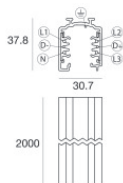

	Tool - Cutter S-9000/T	Code 81005	
		Track - Three-phase Recessed White DALI Track, 1 m (9000-1/W-R) Length: 1000mm; Type of track: Standard. Material:Aluminium, colour:White, processing:Coating.	Finish White Code 80990
		Track - Three-phase Recessed White DALI Track, 2 m (9000-2/W-R) Length: 2000mm; Type of track: Standard. Material:Aluminium, colour:White, processing:Coating.	Finish White Code 80991
		Track - Three-phase Recessed White DALI Track, 3 m (9000-3/W-R) Length: 3000mm; Type of track: Standard. Material:Aluminium, colour:White, processing:Coating.	Finish White Code 80992
		Track - Three-phase Recessed Grey DALI Track, 1 m (9000-1/B-R) Length: 1000mm; Type of track: Standard. Material:Aluminium, colour:Black, processing:Coating.	Finish Black Code 80993
		Track - Three-phase Recessed Black DALI Track, 2 m (9000-1/B-R) Length: 2000mm; Type of track: Standard. Material:Aluminium, colour:Black, processing:Coating.	Finish Black Code 80994
		Track - Three-phase Recessed Black DALI Track, 3 m (9000-3/B-R) Length: 3000mm; Type of track: Standard. Material:Aluminium, colour:Black, processing:Coating.	Finish Black Code 80995
		Track Length: 1000mm; Type of track: Standard. Material:Aluminium, colour:White, processing:Coating.	Finish White Code 83336

Track
Length: 2000mm; Type of track: Standard.
Material:Aluminium, colour:White, processing:Coating.

Finish	Code
White	83337

Track
Length: 3000mm; Type of track: Standard.
Material:Aluminium, colour:White, processing:Coating.

Finish	Code
White	83338

Track
Length: 1000mm; Type of track: Standard.
Material:Aluminium, colour:Black, processing:Coating.

Finish	Code
Black	83339

Track
Length: 2000mm; Type of track: Standard.
Material:Aluminium, colour:Black, processing:Coating.