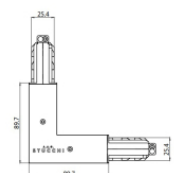

Finish	Code
White	81042

Junction - White L junction - internal (9011/W)
Type linear.
Material:PC, colour:white.

Finish	Code
White	81045

		<p>Junction - White L junction - external (9012/W) Type linear. Material:PC, colour:white.</p>	Finish	Code
White	81048			
		<p>Junction - Flexible white junction (9018/W) Type flexible curve. Material:PC, colour:white.</p>	Finish	Code
White	81066			
		<p>Junction - White X junction (9017/W) Type linear. Material:PC, colour:white.</p>	Finish	Code
White	81063			
		<p>Junction - Left white T junction - external (9013/W) Type linear. Material:PC, colour:white.</p>	Finish	Code
White	81051			
		<p>Junction - Right white T junction - external (9014/W) Type linear. Material:PC, colour:white.</p>	Finish	Code
White	81054			
		<p>Junction - Left white T junction - internal (9015/W) Type linear. Material:PC, colour:white.</p>	Finish	Code
White	81057			
		<p>Junction - Right White T junction - internal (9016/W) Type linear. Material:PC, colour:white.</p>	Finish	Code
White	81060			
		<p>Junction - Black power supply junction - centrale (9010/B) Type linear. Material:PC, colour:black.</p>	Finish	Code
Black	81043			