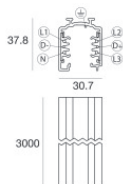

	Tool - Cutter S-9000/T	Code 81005	
		Track - Three-phase Recessed White DALI Track, 1 m (9000-1/W-R) Length: 1000mm; Type of track: Standard. Material:Aluminium, colour:White, processing:Coating.	Finish White Code 80990
		Track - Three-phase Recessed White DALI Track, 2 m (9000-2/W-R) Length: 2000mm; Type of track: Standard. Material:Aluminium, colour:White, processing:Coating.	Finish White Code 80991
		Track - Three-phase Recessed White DALI Track, 3 m (9000-3/W-R) Length: 3000mm; Type of track: Standard. Material:Aluminium, colour:White, processing:Coating.	Finish White Code 80992
		Track - Three-phase Recessed Grey DALI Track, 1 m (9000-1/B-R) Length: 1000mm; Type of track: Standard. Material:Aluminium, colour:Black, processing:Coating.	Finish Black Code 80993
		Track - Three-phase Recessed Black DALI Track, 2 m (9000-1/B-R) Length: 2000mm; Type of track: Standard. Material:Aluminium, colour:Black, processing:Coating.	Finish Black Code 80994
		Track - Three-phase Recessed Black DALI Track, 3 m (9000-3/B-R) Length: 3000mm; Type of track: Standard. Material:Aluminium, colour:Black, processing:Coating.	Finish Black Code 80995
		Track Length: 1000mm; Type of track: Standard. Material:Aluminium, colour:White, processing:Coating.	Finish White Code 83336

Track
Length: 2000mm; Type of track: Standard.
Material:Aluminium, colour:White, processing:Coating.

Finish	Code
White	83337

Track
Length: 3000mm; Type of track: Standard.
Material:Aluminium, colour:White, processing:Coating.