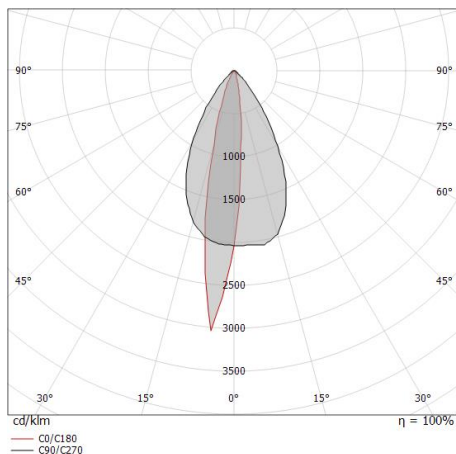

Lines | 198-264 V | 9 x powerLED 19.8 W DC - 22 W AC | CRI 80 | Base
82304N27

Single emission lines for outdoor application. The natural white LED light source with a asymmetric wallwasher light distribution is composed of 9 powerled LEDs with CCT of 4000 K and a CRI 80; the source luminous flux is 2898 lm, with a 146.4 lm/W nominal luminous efficacy.

The device body is made of aluminium 6060 and features a anodised black finish, processed by means of 15 µm anodizing; the diffuser is made of extra clear glass - tempered with a silk-screening treatment. The ingress protection degree is IP67; the total weight is of 2.8 kg.

The total absorbed power is 22 W. The power supply cable is included and features a 0.2 m length.

The device features protection class I and can be floor-mounted with an outer casing, code 98725(for concrete or masonry).

Compliant with the EN 60598-1 standard and its specific provisions.

Energy efficiency class

This product contains 2 light sources of energy efficiency class D.

Illuminotechnical Features

Light Output Ratio (LOR)	65 %
Source lumens	2898 lm
Delivered lumens	1894 lm
Consumption	22 W
Luminaire efficacy	86 lm/W
Colour temperature	4000 K
Standard Deviation of Colour Matching	1.5 Step
Colour rendering index	80 Ra

Standard Operating Ambient Temperature	-20 / +50°C
Ordinary temperature on the glass	40°C

LED Life / Failure Ratio

L70 B10 C0 361980h (at Tj 60 Ta 25)