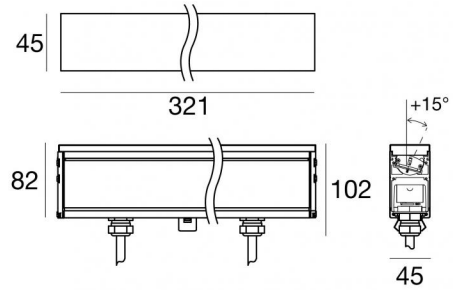

Lines | x powerLEDs 0 W DC - 13.5 W AC | CRI 80
82303N25

Technical data	
Type	Frameless
Installation position	Floor
Installation environment	Outdoor
Light Source	LED
Circuit structure	powerLEDs
Optics	Elliptical
Light emission direction	upward
Nominal power	0 W DC
Total Power	13.5 W
Nominal input voltage	220 - 240 V AC
Input voltage range	220 - 240 V AC
CCT / Tone	4000 K
Colour rendering index	80 Ra
C.C. / C.V.	AC
Safety class	1
IP	IP67
IK	IK10
Glow wire test	850°
Direct mounting on normally flammable surfaces	Yes
CE	Yes
Driver included	Driver
Dimmable article	DALI
Directional	No
Tilting	Yes
total angle (horizontal plane)	15 °
total angle (vertical plane)	0 °
Walk-over	Yes
Drive-over	5000 Kg
Cable included	Yes
Cable length	0.2 m
Resin potting	No
Type of light emission	Single emission
Net weight	1.5 Kg
Electrostatic discharge protection	4 KV
Surge protection	6 KV
Product technological characteristics	Acquastop - TVS

IP (locked condition)	68
Cable connector	Male Plug 5 Pin
Cable connector	Female Socket 5 Pin

		<p>Outer casing installation position: floor; type of installation: masonry L=320mm, H=140mm, D=75mm Material:Aluminium 6060, colour:Anodised Black, processing:15 µm Anodizing.</p>	<p>Finish </p>	<p>Code <u>98724</u></p>
		<p>Cable and connector Length 5000 mm.</p>		<p>Code <u>99822</u></p>
		<p>Cable and connector Length 1000 mm.</p>		<p>Code <u>99823</u></p>
		<p>Cable and connector Length 5000 mm.</p>		<p>Code <u>99824</u></p>
		<p>Cable and connector Length 10000 mm.</p>		<p>Code <u>99825</u></p>
		<p>Cable and connector Length 1000 mm.</p>		<p>Code <u>99826</u></p>