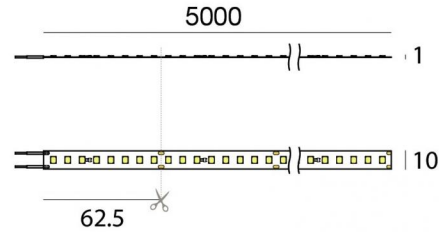

Ribbon PRO

LED Strip | topLED 0 W DC | CRI >90
82157

Technical data	
Length	5000 mm
Minimum cut	62.5 mm
Type	LED Strip
Installation position	Wall lights - Ceiling
Installation environment	Indoor
Light Source	LED
Circuit structure	topLED
Optics	Diffused
Light emission direction	downward
Nominal power	0 W DC
CCT / Tone	3000 K
Colour rendering index	>90 Ra
C.C. / C.V.	CV
Safety class	3
IP	IP20
Glow wire test	650°
Direct mounting on normally flammable surfaces	Yes
CE	Yes
Driver included	No
Dimmable article	DALI - 1-10V
Directional	No
Tilting	No
Walk-over	No
Drive-over	No
Cable included	Yes
Cable length	0.3 m
Resin potting	No
Type of light emission	Single emission
Length	5000 mm
Net weight	0.09 Kg
Electrostatic discharge protection	No
Surge protection	No