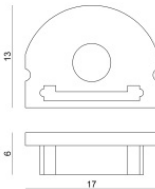

Closing cap

Code
98928