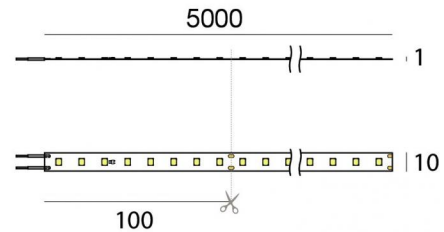

Ribbon PRO

LED Strip | 400 topLED 48 W DC 24 V | 9.6 W/m
1503.8 Lm/m | CRI >90

82131

Technical data	
Length	5000 mm
Minimum cut	100 mm
Type	LED Strip
Installation position	Wall lights - Ceiling
Installation environment	Indoor
Light Source	LED
Circuit structure	topLED
Optics	Diffused
Light emission direction	downward
Nominal power	48 W DC
Power / m	9.6 W / m
Source lumens	7519 lm
Source lumens / m	1503.8 lm / m
Input voltage range	24V
CCT / Tone	4000 K
Colour rendering index	>90 Ra
C.C. / C.V.	CV
Safety class	3
IP	IP20
Glow wire test	650°
Direct mounting on normally flammable surfaces	Yes
CE	Yes
Driver included	No
Dimmable article	DALI - 1-10V
Directional	No
Tilting	No
Walk-over	No
Drive-over	No
Cable included	Yes
Cable length	0.3 m
Resin potting	No
Type of light emission	Single emission
Length	5000 mm
Net weight	0.09 Kg
Electrostatic discharge protection	No
Surge protection	No

 83333
Push and Simply Dim - DALI-2 Controller (1 - 3 art.)

 C-E400002
Push and Simply Dim - DALI-2 Controller (1 - 5 art.)

Cables Electrification

Max cable length 300 mm

LED Strip | 400 topLED 48 W DC 24 V | 9.6 W/m | 1503.8 Lm/m | CRI >90 | Base 82131

Single emission led strip for indoor application. The natural white LED light source with a diffused light distribution is composed of 400 topLED LEDs with CCT of 4000 K and a CRI >90; the source luminous flux is 7519 lm, with a 156.6 lm/W nominal luminous efficacy.

The device body and features a white finish. The ingress protection degree is IP20; the total weight is of 0.09 kg. The power supply driver is not provided and is to be ordered separately.

The total absorbed power is 48 W. The power supply cable is included and features a 0.3 m length.