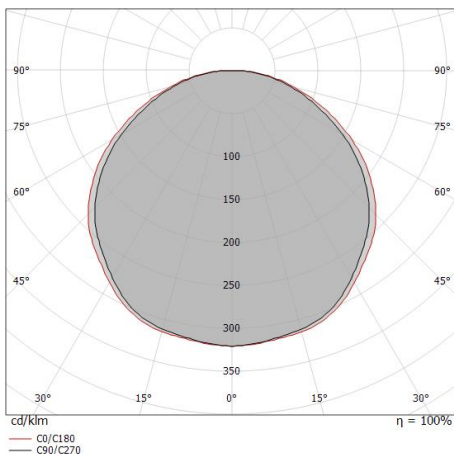

Ribbon PRO

LED Strip | 400 topLED 48 W DC 24 V | 9.6 W/m
1503.8 Lm/m | CRI >90

82131

Technical data	
Length	5000 mm
Minimum cut	100 mm
Type	LED Strip
Installation position	Wall lights - Ceiling
Installation environment	Indoor
Light Source	LED
Circuit structure	topLED
Optics	Diffused
Light emission direction	downward
Nominal power	48 W DC
Power / m	9.6 W / m
Source lumens	7519 lm
Source lumens / m	1503.8 lm / m
Input voltage range	24V
CCT / Tone	4000 K
Colour rendering index	>90 Ra
C.C. / C.V.	CV
Safety class	3
IP	IP20
Glow wire test	650°
Direct mounting on normally flammable surfaces	Yes
CE	Yes
Driver included	No
Dimmable article	DALI - 1-10V
Directional	No
Tilting	No
Walk-over	No
Drive-over	No
Cable included	Yes
Cable length	0.3 m
Resin potting	No
Type of light emission	Single emission
Length	5000 mm
Net weight	0.09 Kg
Electrostatic discharge protection	No
Surge protection	No

Illuminotechnical Features

Light Output Ratio (LOR)	100 %
Source lumens	7519 lm
Delivered lumens	7519 lm
Consumption	48 W
Luminaire efficacy	156 lm/W
Colour temperature	4000 K
Standard Deviation of Colour Matching	3 Step MacAdam
Standard Operating Ambient Temperature	-20 / +55°C

UGR

UGR axial	30.4
UGR transversal	30.8
X=4H Y=8H	S=0.25H
Reflection factor	70/50/20

OPTICAL

C90/C270 optics	116°
C0/C180 optics	120°
Light distribution symmetry	Symmetrical 2 axis

Distance [m]	Cone diameter [m]	E(0°)	E(C90)	E(C0)
0.5	1.60 1.75	9646	718	592
1.0	3.20 3.49	2411	180	148
1.5	4.80 5.24	1072	80	66
2.0	6.40 6.98	603	45	37
2.5	8.00 8.73	386	29	24
3.0	9.60 10.48	268	20	16

Distance [m] Cone diameter [m] Illuminance [lx]

— C0/C180 (Half-peak divergence: 120.4°)
— C90/C270 (Half-peak divergence: 116.0°)

Ribbon PRO

LED Strip | 400 topLED 48 W DC 24 V | 9.6 W/m | 1503.8 Lm/m | CRI >90