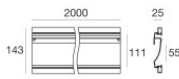

Fylo+ Recessed_3

Code

65003 - 65004