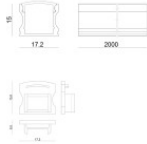

		<p>Closing cap Material:plastic, colour:grey.</p>	<p>Code C-V400037</p>
		<p>Closing cap Material:plastic, colour:grey.</p>	<p>Code C-V400041</p>
		<p>Bracket - Mounting bracket L=19mm, H=8mm, D=9mm. Material:Iron, colour:zinc, processing:Washing.</p>	<p>Code 98944</p>
		<p>Bracket L=9mm, H=8.8mm, D=21.8mm. Material:Iron, colour:translucent, processing:Washing.</p>	<p>Code 98931</p>
		<p>Bracket L=22mm, H=21.5mm, D=16.4mm. Material:PC, colour:transparent.</p>	<p>Finish Transp.</p> <p>Code 98904</p>
		<p>Bracket L=12mm, H=15mm, D=30mm. Material:PC, colour:white.</p>	<p>Finish White</p> <p>Code 98901</p>
		<p>Profile - Wall integrated side profile Material:Aluminium 6060, colour:Anodised Aluminum, processing:20 µm anodizing.</p>	<p>Code 98921</p>
		<p>Connector - Fast connector for Ribbon Plus 10mm - Ribbon PRO - Ribbon PRO 48V Length 21,6 mm.</p>	<p>Code 83398</p>

Ribbon PRO | LED Strip | Accessories
82131

Connector
Length 15,4 mm.

Code
83399

Optics
Light distribution: medium flood,Cover material: pc

Code
C-U100001

Bag / Fixing kit

Code
C-K100027

Bag / Fixing kit