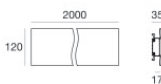

Fylo+ Surface_2

Code

65018 - 65019