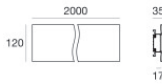

Fylo+ Surface_2

Code
65018 - 65019