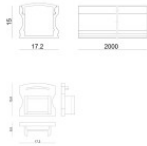

Bag / Fixing kit

Code
C-K100027