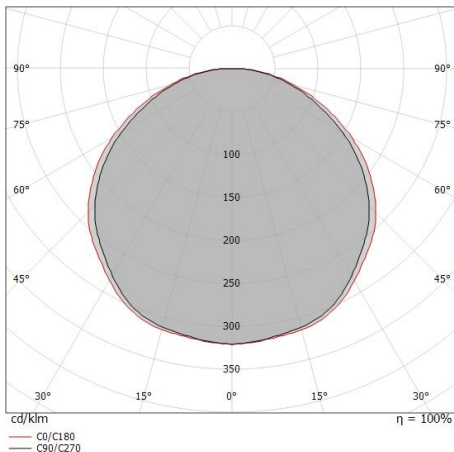

Ribbon PRO

LED Strip | 400 topLED 18 W DC 24 V | 3.6 W/m
550.8 Lm/m | CRI >90

82125

Technical data	
Length	5000 mm
Minimum cut	100 mm
Installation position	Wall lights - Ceiling
Installation environment	Indoor
Light Source	LED
Circuit structure	topLED
Optics	Diffused
Light emission direction	downward
Nominal power	18 W DC
Source lumens	2754 lm
Input voltage range	24V
CCT / Tone	4000 K
Colour rendering index	>90 Ra
C.C. / C.V.	CV
Safety class	3
IP	IP20
Glow wire test	650°
Direct mounting on normally flammable surfaces	Yes
CE	Yes
Driver included	No
Dimmable article	DALI - 1-10V
Directional	No
Tilting	No
Walk-over	No
Drive-over	No
Cable included	Yes
Cable length	0.3 m
Resin potting	No
Type of light emission	Single emission
Length	5000 mm
Net weight	0.09 Kg
Electrostatic discharge protection	No
Surge protection	No

Illuminotechnical Features

Light Output Ratio (LOR)	100 %
Source lumens	2754 lm
Delivered lumens	2754 lm
Consumption	18 W
Luminaire efficacy	153 lm/W
Colour temperature	4000 K
Standard Deviation of Colour Matching	3 Step MacAdam
Standard Operating Ambient Temperature	-20 / +55°C

UGR

UGR axial	26.9
UGR transversal	27.3
X=4H Y=8H	S=0.25H
Reflection factor	70/50/20

OPTICAL

C90/C270 optics	116°
C0/C180 optics	120°
Light distribution symmetry	Symmetrical 2 axis

Distance [m]	Cone diameter [m]	E(0°)	E(C90)	E(C0)
0.5	1.60 1.75	3533	263	217
1.0	3.20 3.49	883	66	54
1.5	4.80 5.24	393	29	24
2.0	6.40 6.98	221	16	14
2.5	8.00 8.73	141	11	9
3.0	9.60 10.48	98	7	6