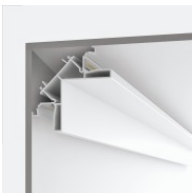

Fylo+ Surface_4

Code
65024 - 65025