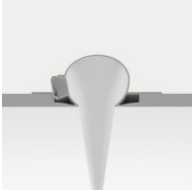

Ribbon PRO

LED Strip | 400 topLED 18 W DC 24 V | 3.6 W/m | 550.8 Lm/m | CRI >90

82125

Components

Fylo+ Recessed_4

Code
65010 - 65009