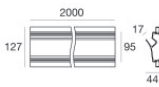

Fylo+ Recessed_1

Code
65027 - 65028