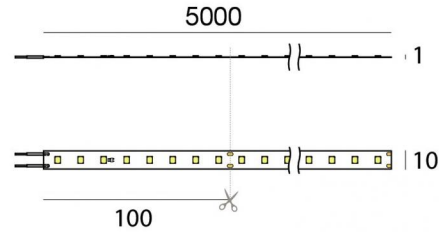

Ribbon PRO

LED Strip | 400 topLED 18 W DC 24 V | 3.6 W/m
550.8 Lm/m | CRI >90

82125

Technical data	
Length	5000 mm
Minimum cut	100 mm
Installation position	Wall lights - Ceiling
Installation environment	Indoor
Light Source	LED
Circuit structure	topLED
Optics	Diffused
Light emission direction	downward
Nominal power	18 W DC
Source lumens	2754 lm
Input voltage range	24V
CCT / Tone	4000 K
Colour rendering index	>90 Ra
C.C. / C.V.	CV
Safety class	3
IP	IP20
Glow wire test	650°
Direct mounting on normally flammable surfaces	Yes
CE	Yes
Driver included	No
Dimmable article	DALI - 1-10V
Directional	No
Tilting	No
Walk-over	No
Drive-over	No
Cable included	Yes
Cable length	0.3 m
Resin potting	No
Type of light emission	Single emission
Length	5000 mm
Net weight	0.09 Kg
Electrostatic discharge protection	No
Surge protection	No

LED Strip | 400 topLED 18 W DC 24 V | 3.6 W/m | 550.8 Lm/m | CRI >90 | Base
82125

Single emission led strip for indoor application. The natural white LED light source with a diffused light distribution is composed of 400 topLED LEDs with CCT of 4000 K and a CRI >90; the source luminous flux is 2754 lm, with a 153.0 lm/W nominal luminous efficacy.

The device body and features a white finish. The ingress protection degree is IP20; the total weight is of 0.09 kg. The power supply driver is not provided and is to be ordered separately.

The total absorbed power is 18 W. The power supply cable is included and features a 0.3 m length.